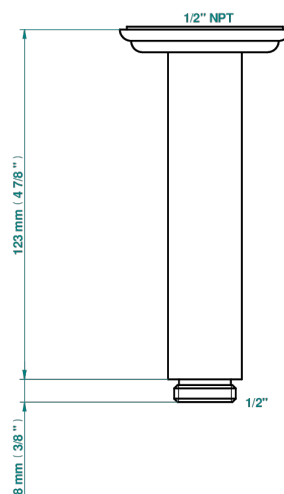

VOGUE JASPE ROJO

A8N-82V/US

Vertical shower arm & flange ceiling mounted 1/2

THG[®]
PARIS

17502

25/04/2022

CARACTERÍSTICAS

- Vogue Jaspe rojo
- Vertical shower arm & flange ceiling mounted 1/2