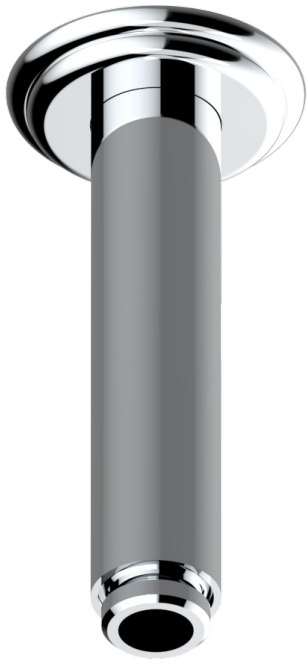

VOGUE RED JASPER

A8N-82V/US

Vertical shower arm ceiling mounted 1/2" connection

THG[®]
PARIS

17502

25/04/2022

CHARACTERISTIC

- Vogue red Jasper
- Vertical shower arm ceiling mounted 1/2" connection

AVAILABLE FINITIONS

Black ceram - D30
Blush PVD - H62
Brass color PVD - H49
Brown bronze color PVD - F33
Chrome polished - A02
Chrome polished / gold polished - G02

Copper antique matt, coated - H07
Gold color PVD - H52
Gold mat - F07
Gold polished - F01
Graphite PVD - H64
Light coated bronze - D01

Matt Umber PVD - H67
Matt blush PVD - H60
Matt brass color PVD - H50
Matt brown bronze color PVD - F34
Matt chrome (American satin) - C02
Matt gold color PVD - H53

Matt graphite PVD - H65
Matt nickel (American satin) - C01
Matt nickel color PVD - H56
Nickel antique / Sovereign - H28
Nickel color PVD - H55
Nickel polished - B01

Soft gold - F30
Soft matt gold - F31
Umber PVD - H66