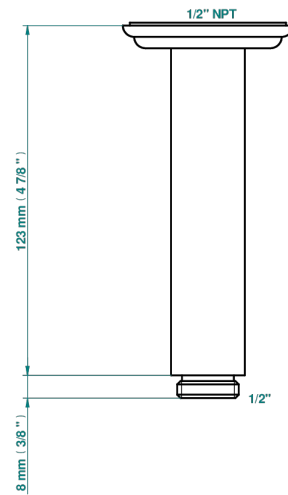

VOGUE RED JASPER

A8N-82V/US

Vertical shower arm ceiling mounted 1/2" connection

THG[®]
PARIS

17502

25/04/2022

CHARACTERISTIC

- Vogue red Jasper
- Vertical shower arm ceiling mounted 1/2" connection