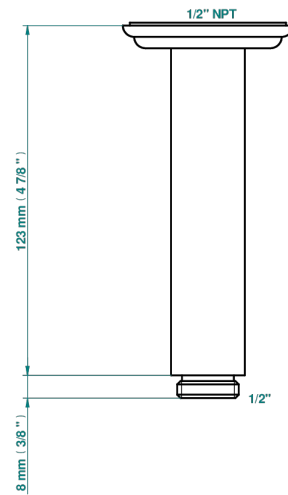

# VOGUE MALACHITE

A8M-82V/US

Vertical shower arm ceiling mounted 1/2" connection

THG<sup>®</sup>  
PARIS

17502

25/04/2022

## CHARACTERISTIC

- Vogue Malachite
- Vertical shower arm ceiling mounted 1/2" connection