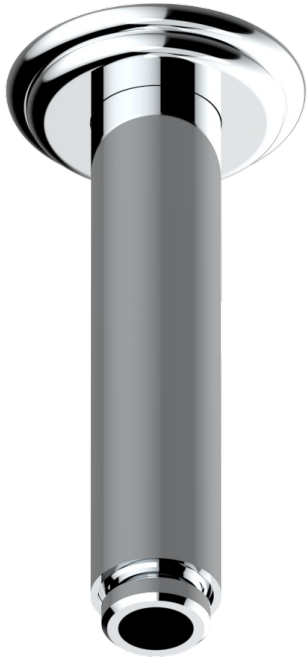

# VOGUE MALACHITE

A8M-82V/US

Vertical shower arm ceiling mounted 1/2" connection

THG<sup>®</sup>  
PARIS

17502

25/04/2022

## CHARACTERISTIC

- Vogue Malachite
- Vertical shower arm ceiling mounted 1/2" connection

## AVAILABLE FINITIONS

Black ceram - D30  
Blush PVD - H62  
Brass color PVD - H49  
Brown bronze color PVD - F33  
Chrome polished - A02  
Chrome polished / gold polished - G02

Copper antique matt, coated - H07  
Gold color PVD - H52  
Gold mat - F07  
Gold polished - F01  
Graphite PVD - H64  
Light coated bronze - D01

Matt Umber PVD - H67  
Matt blush PVD - H60  
Matt brass color PVD - H50  
Matt brown bronze color PVD - F34  
Matt chrome (American satin) - C02  
Matt gold color PVD - H53

Matt graphite PVD - H65  
Matt nickel (American satin) - C01  
Matt nickel color PVD - H56  
Nickel antique / Sovereign - H28  
Nickel color PVD - H55  
Nickel polished - B01