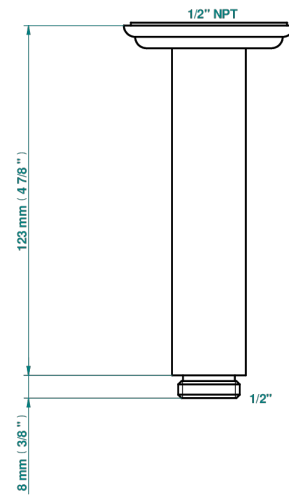

# MARQUISE PLATINUM DECOR

A7G-82V/US

Vertical shower arm ceiling mounted 1/2" connection

THG<sup>®</sup>  
PARIS

17502

25/04/2022

## CHARACTERISTIC

- Marquise platinum decor
- Vertical shower arm ceiling mounted 1/2" connection