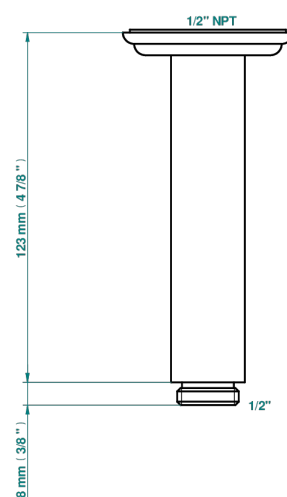

# MARQUISE GOLD DECOR

A7F-82V/US

Vertical shower arm ceiling mounted 1/2" connection

THG<sup>®</sup>  
PARIS

17502

25/04/2022

## CHARACTERISTIC

- Marquise Gold decor
- Vertical shower arm ceiling mounted 1/2" connection