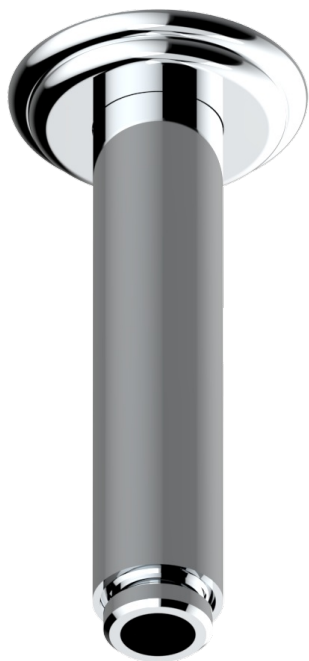

# MARQUISE GOLD DECOR

A7F-82V/US

Vertical shower arm ceiling mounted 1/2" connection

THG<sup>®</sup>  
PARIS

17502

25/04/2022

## CHARACTERISTIC

- Marquise Gold decor
- Vertical shower arm ceiling mounted 1/2" connection

## AVAILABLE FINITIONS

Black ceram - D30

Blush PVD - H62

Brass color PVD - H49

Brown bronze color PVD - F33

Chrome polished - A02

Chrome polished / gold polished - G02

Copper antique matt, coated - H07

Nickel color PVD - H55

Nickel polished - B01

Soft gold - F30

Soft matt gold - F31

Umber PVD - H66