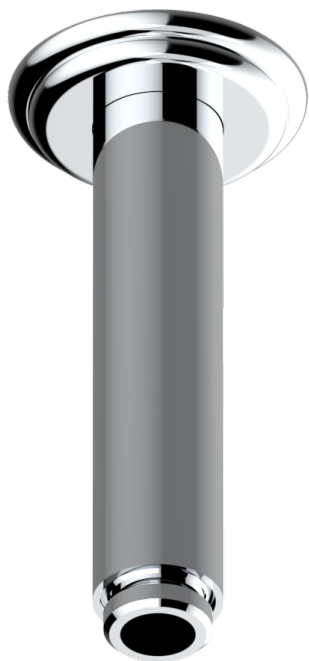

# ITHAQUE PLATINUM DECOR

A7B-82V/US

Vertical shower arm ceiling mounted 1/2" connection

THG<sup>®</sup>  
PARIS

17502

25/04/2022

## CHARACTERISTIC

- Ithaque Platinum decor
- Vertical shower arm ceiling mounted 1/2" connection

## AVAILABLE FINITIONS

Black ceram - D30

Blush PVD - H62

Brass color PVD - H49

Brown bronze color PVD - F33

Chrome polished - A02

Chrome polished / gold polished - G02

Copper antique matt, coated - H07

Nickel color PVD - H55

Nickel polished - B01

Soft gold - F30

Soft matt gold - F31

Umber PVD - H66