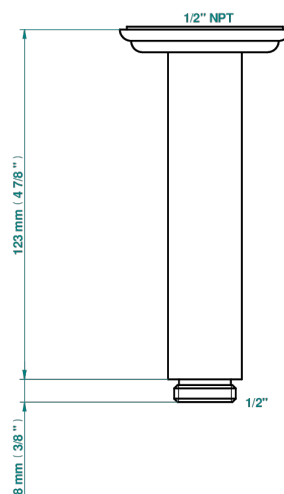

# ITHAQUE PLATINUM DECOR

A7B-82V/US

Vertical shower arm ceiling mounted 1/2" connection

THG<sup>®</sup>  
PARIS

17502

25/04/2022

## CHARACTERISTIC

- Ithaque Platinum decor
- Vertical shower arm ceiling mounted 1/2" connection