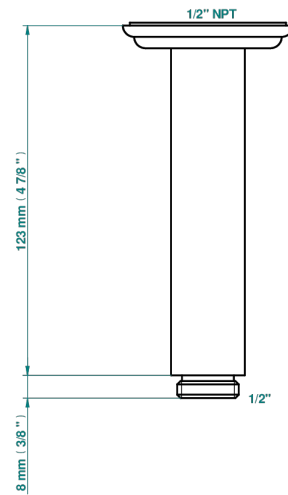

# PANTHERE BLACK CRYSTAL

A2K-82V/US

Vertical shower arm ceiling mounted 1/2" connection

THG<sup>®</sup>  
PARIS

17502

25/04/2022

## CHARACTERISTIC

- Panthère Black crystal
- Vertical shower arm ceiling mounted 1/2" connection