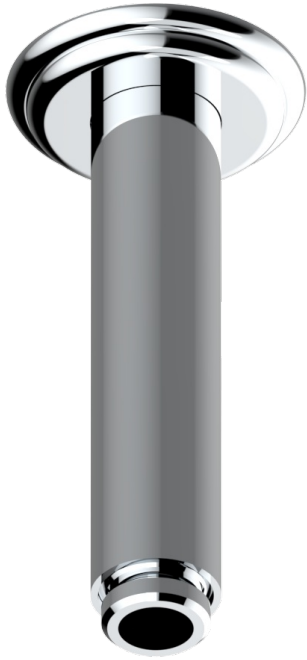

# PANTHERE BLACK CRYSTAL

A2K-82V/US

Vertical shower arm ceiling mounted 1/2" connection

THG<sup>®</sup>  
PARIS

17502

25/04/2022

## CHARACTERISTIC

- Panthère Black crystal
- Vertical shower arm ceiling mounted 1/2" connection

## AVAILABLE FINITIONS

Black ceram - D30  
Blush PVD - H62  
Brass color PVD - H49  
Brown bronze color PVD - F33  
Chrome polished - A02  
Chrome polished / gold polished - G02

Copper antique matt, coated - H07  
Gold color PVD - H52  
Gold mat - F07  
Gold polished - F01  
Graphite PVD - H64  
Light coated bronze - D01

Matt Umber PVD - H67  
Matt blush PVD - H60  
Matt brass color PVD - H50  
Matt brown bronze color PVD - F34  
Matt chrome (American satin) - C02  
Matt gold color PVD - H53

Matt graphite PVD - H65  
Matt nickel (American satin) - C01  
Matt nickel color PVD - H56  
Nickel antique / Sovereign - H28  
Nickel color PVD - H55  
Nickel polished - B01