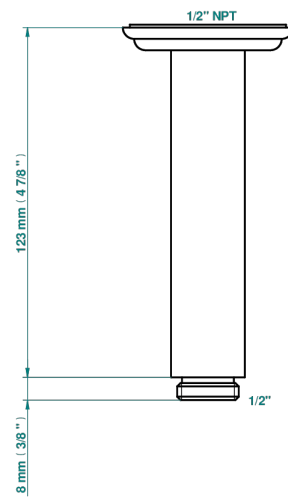

PANTHERE CLEAR CRYSTAL

A2H-82V/US

Vertical shower arm ceiling mounted 1/2" connection

THG[®]
PARIS

17502

25/04/2022

CHARACTERISTIC

- Panthère Clear crystal
- Vertical shower arm ceiling mounted 1/2" connection