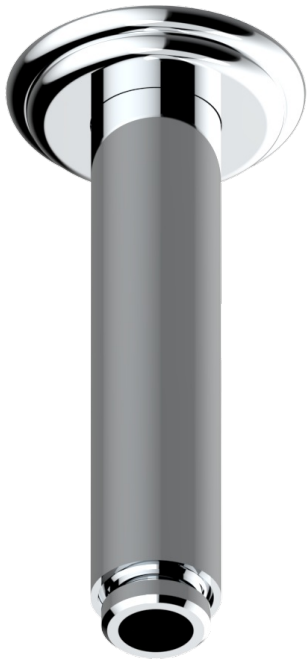

PANTHERE CLEAR CRYSTAL

A2H-82V/US

Vertical shower arm ceiling mounted 1/2" connection

THG[®]
PARIS

17502

25/04/2022

CHARACTERISTIC

- Panthère Clear crystal
- Vertical shower arm ceiling mounted 1/2" connection

AVAILABLE FINITIONS

Black ceram - D30
Blush PVD - H62
Brass color PVD - H49
Brown bronze color PVD - F33
Chrome polished - A02
Chrome polished / gold polished - G02

Copper antique matt, coated - H07
Gold color PVD - H52
Gold mat - F07
Gold polished - F01
Graphite PVD - H64
Light coated bronze - D01

Matt Umber PVD - H67
Matt blush PVD - H60
Matt brass color PVD - H50
Matt brown bronze color PVD - F34
Matt chrome (American satin) - C02
Matt gold color PVD - H53

Matt graphite PVD - H65
Matt nickel (American satin) - C01
Matt nickel color PVD - H56
Nickel antique / Sovereign - H28
Nickel color PVD - H55
Nickel polished - B01

Soft gold - F30
Soft matt gold - F31
Umber PVD - H66