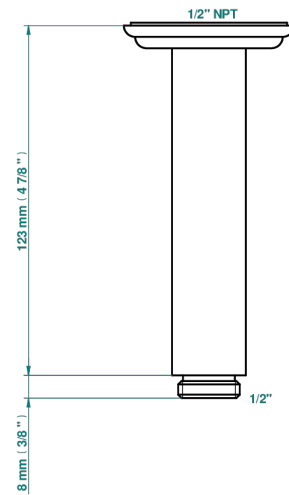

SULLY LAPIS LAZULI

A1W-82V/US

Vertical shower arm ceiling mounted 1/2" connection

THG[®]
PARIS

17502

25/04/2022

CHARACTERISTIC

- Sully Lapis Lazuli
- Vertical shower arm ceiling mounted 1/2" connection