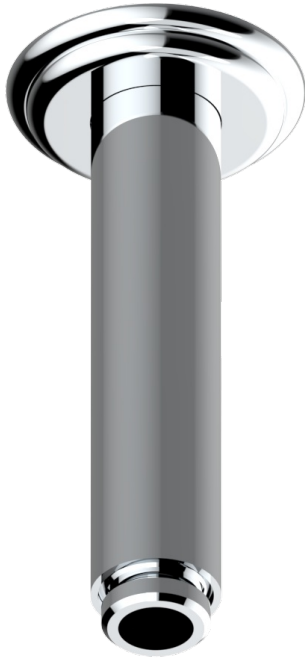

SULLY LAPIS LAZULI

A1W-82V/US

Vertical shower arm ceiling mounted 1/2" connection

THG[®]
PARIS

17502

25/04/2022

CHARACTERISTIC

- Sully Lapis Lazuli
- Vertical shower arm ceiling mounted 1/2" connection

AVAILABLE FINITIONS

Black ceram - D30
Blush PVD - H62
Brass color PVD - H49
Brown bronze color PVD - F33
Chrome polished - A02
Chrome polished / gold polished - G02

Gold color PVD - H52
Gold mat - F07
Gold polished - F01
Graphite PVD - H64
Matt Umber PVD - H67
Matt blush PVD - H60

Matt brass color PVD - H50
Matt brown bronze color PVD - F34
Matt chrome (American satin) - C02
Matt gold color PVD - H53
Matt graphite PVD - H65
Matt nickel (American satin) - C01

Matt nickel color PVD - H56
Nickel antique / Sovereign - H28
Nickel color PVD - H55
Nickel polished - B01
Soft gold - F30
Soft matt gold - F31

Umber PVD - H66