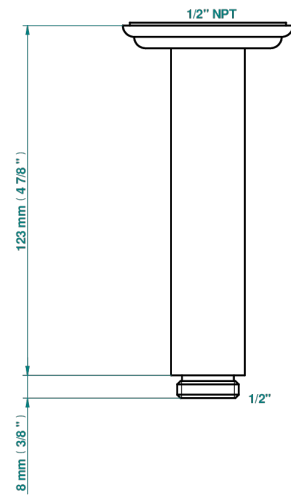

CHEVERNY RED JASPER

A1U-82V/US

Vertical shower arm ceiling mounted 1/2" connection

17502

25/04/2022

CHARACTERISTIC

- Cheverny red Jasper
- Vertical shower arm ceiling mounted 1/2" connection

AVAILABLE FINITIONS