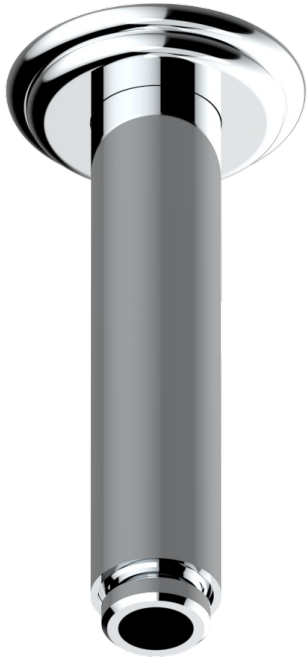

CHEVERNY RED JASPER

A1U-82V/US

Vertical shower arm ceiling mounted 1/2" connection

17502

25/04/2022

CHARACTERISTIC

- Cheverny red Jasper
- Vertical shower arm ceiling mounted 1/2" connection

AVAILABLE FINITIONS

Black ceram - D30
Blush PVD - H62
Brass color PVD - H49
Brown bronze color PVD - F33
Chrome polished - A02
Chrome polished / gold polished - G02

Gold color PVD - H52
Gold mat - F07
Gold polished - F01
Graphite PVD - H64
Matt Umber PVD - H67
Matt blush PVD - H60

Matt brass color PVD - H50
Matt brown bronze color PVD - F34
Matt chrome (American satin) - C02
Matt gold color PVD - H53
Matt graphite PVD - H65
Matt nickel (American satin) - C01

Matt nickel color PVD - H56
Nickel antique / Sovereign - H28
Nickel color PVD - H55
Nickel polished - B01
Soft gold - F30
Soft matt gold - F31

Umber PVD - H66