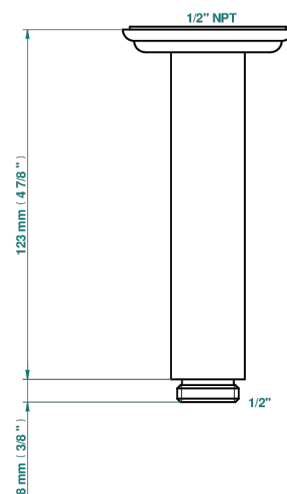

# CHEVERNY LAPIS LAZULI

A1T-82V/US

Vertical shower arm & flange ceiling mounted 1/2

THG<sup>®</sup>  
PARIS

17502

25/04/2022

## CARACTERÍSTICAS

- Cheverny Lapis Lazuli
- Vertical shower arm & flange ceiling mounted 1/2