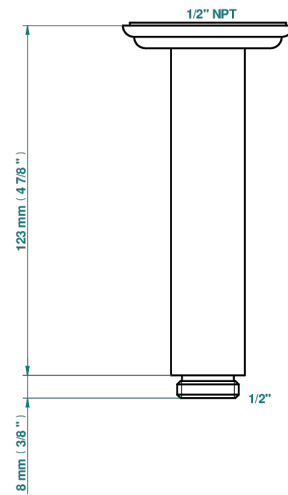

CHEVERNY LAPIS LAZULI

A1T-82V/US

Vertical shower arm ceiling mounted 1/2" connection

THG[®]
PARIS

17502

25/04/2022

CHARACTERISTIC

- Cheverny Lapis Lazuli
- Vertical shower arm ceiling mounted 1/2" connection