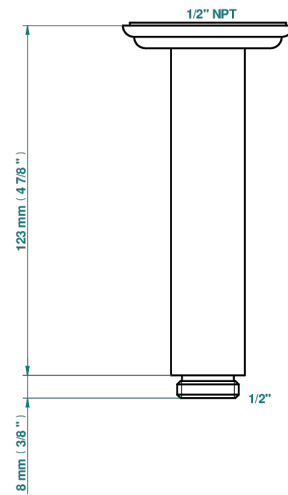

AMBOISE BLACK ONYX

A1M-82V/US

Vertical shower arm ceiling mounted 1/2" connection

17502

25/04/2022

CHARACTERISTIC

- Amboise Black Onyx
- Vertical shower arm ceiling mounted 1/2" connection

AVAILABLE FINITIONS