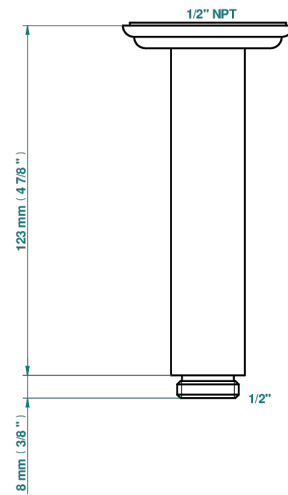

# AMBOISE JASPE ROJO

A1L-82V/US

Vertical shower arm & flange ceiling mounted 1/2

THG<sup>®</sup>  
PARIS

17502

25/04/2022

## CARACTERÍSTICAS

- Amboise Jaspe Rojo
- Vertical shower arm & flange ceiling mounted 1/2