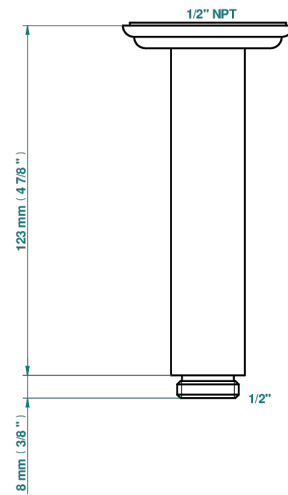

AMBOISE RED JASPER

A1L-82V/US

Vertical shower arm ceiling mounted 1/2" connection

17502

25/04/2022

CHARACTERISTIC

- Amboise Red Jasper
- Vertical shower arm ceiling mounted 1/2" connection

AVAILABLE FINITIONS