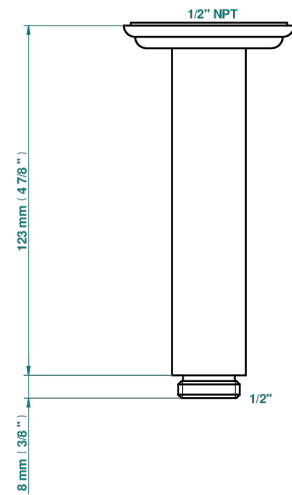

# AMBOISE LAPIS LAZULI

A1K-82V/US

Vertical shower arm & flange ceiling mounted 1/2

THG<sup>®</sup>  
PARIS

17502

25/04/2022

## CARACTERÍSTICAS

- Amboise Lapis Lazuli
- Vertical shower arm & flange ceiling mounted 1/2