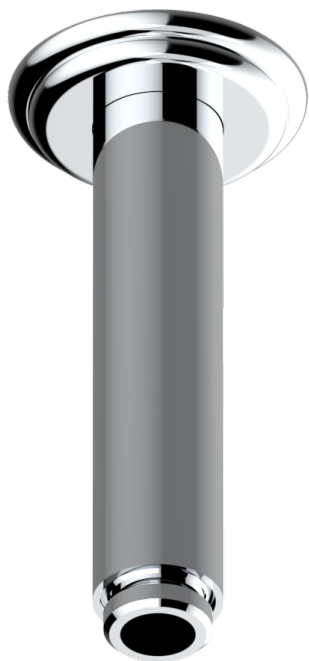

# AMBOISE LAPIS LAZULI

A1K-82V/US

Vertical shower arm ceiling mounted 1/2" connection

THG<sup>®</sup>  
PARIS

17502

25/04/2022

## CHARACTERISTIC

- Amboise Lapis Lazuli
- Vertical shower arm ceiling mounted 1/2" connection

## AVAILABLE FINITIONS

Black ceram - D30  
Blush PVD - H62  
Brass color PVD - H49  
Brown bronze color PVD - F33  
Chrome polished - A02  
Chrome polished / gold polished - G02

Gold color PVD - H52  
Gold mat - F07  
Gold polished - F01  
Graphite PVD - H64  
Matt Umber PVD - H67  
Matt blush PVD - H60

Matt brass color PVD - H50  
Matt brown bronze color PVD - F34  
Matt chrome (American satin) - C02  
Matt gold color PVD - H53  
Matt graphite PVD - H65  
Matt nickel (American satin) - C01

Matt nickel color PVD - H56  
Nickel antique / Sovereign - H28  
Nickel color PVD - H55  
Nickel polished - B01  
Soft gold - F30  
Soft matt gold - F31