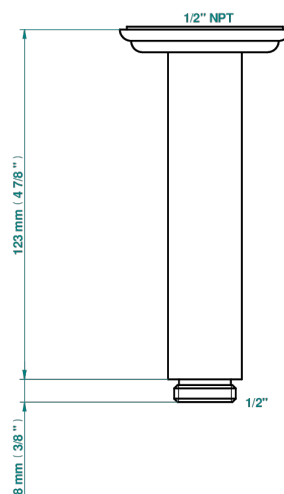

# AMBOISE LAPIS LAZULI

A1K-82V/US

Vertical shower arm ceiling mounted 1/2" connection

THG<sup>®</sup>  
PARIS

17502

25/04/2022

## CHARACTERISTIC

- Amboise Lapis Lazuli
- Vertical shower arm ceiling mounted 1/2" connection