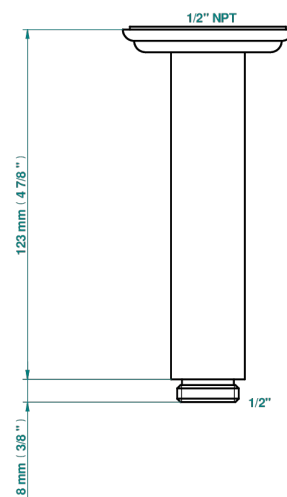

AMBOISE MALAQUITA

A1J-82V/US

Vertical shower arm & flange ceiling mounted 1/2

THG[®]
PARIS

17502

25/04/2022

CARACTERÍSTICAS

- Amboise Malaquita
- Vertical shower arm & flange ceiling mounted 1/2