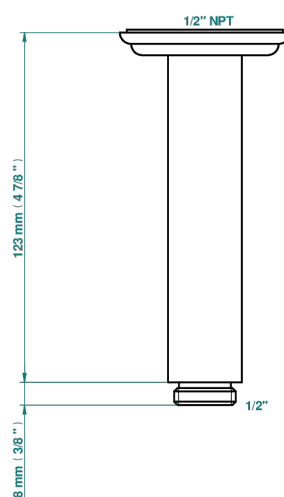

AMBOISE MALACHITE

A1J-82V/US

Vertical shower arm ceiling mounted 1/2" connection

THG[®]
PARIS

17502

25/04/2022

CHARACTERISTIC

- Amboise Malachite
- Vertical shower arm ceiling mounted 1/2" connection