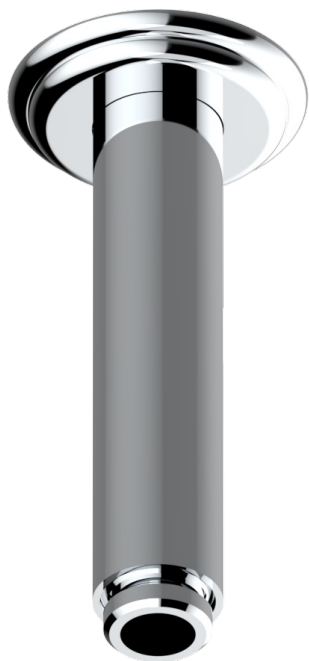

AMBOISE MALACHITE

A1J-82V/US

Vertical shower arm ceiling mounted 1/2" connection

THG[®]
PARIS

17502

25/04/2022

CHARACTERISTIC

- Amboise Malachite
- Vertical shower arm ceiling mounted 1/2" connection

AVAILABLE FINITIONS

Black ceram - D30
Blush PVD - H62
Brass color PVD - H49
Brown bronze color PVD - F33
Chrome polished - A02
Chrome polished / gold polished - G02

Gold color PVD - H52
Gold mat - F07
Gold polished - F01
Graphite PVD - H64
Matt Umber PVD - H67
Matt blush PVD - H60

Matt brass color PVD - H50
Matt brown bronze color PVD - F34
Matt chrome (American satin) - C02
Matt gold color PVD - H53
Matt graphite PVD - H65
Matt nickel (American satin) - C01

Matt nickel color PVD - H56
Nickel antique / Sovereign - H28
Nickel color PVD - H55
Nickel polished - B01
Soft gold - F30
Soft matt gold - F31

Umber PVD - H66