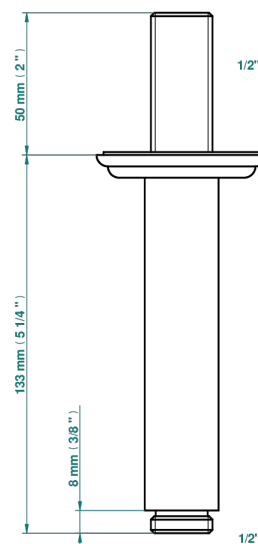

PETALE DE CRISTAL - CLEAR CRYSTAL FINE GOLD THREAD

U6E-82V

Vertical shower arm, 1/2"

17501

24/03/2022

CHARACTERISTIC

- Pétale de Cristal - Clear crystal fine gold thread
- Vertical shower arm, 1/2"

AVAILABLE FINITIONS