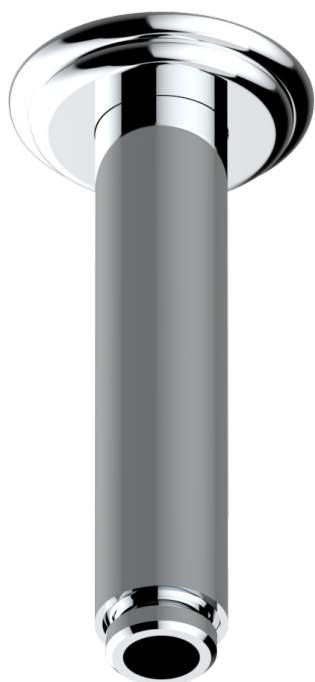

PETALE DE CRISTAL - CLEAR CRYSTAL FINE GOLD THREAD

U6E-82V

Vertical shower arm, 1/2"

17501

24/03/2022

CHARACTERISTIC

- Pétale de Cristal - Clear crystal fine gold thread
- Vertical shower arm, 1/2"

AVAILABLE FINITIONS

Antique nickel - H28
Black ceram - D30
Blush PVD - H62
Brass color PVD - H49
Brown bronze color PVD - F33
Gold color PVD - H52

Graphite PVD - H64
Lacquered light bronze - D01
Matt Umber PVD - H67
Matt blush PVD - H60
Matt brass color PVD - H50
Matt brown bronze color PVD - F34

Matt chrome - C02
Matt gold - F07
Matt gold color PVD - H53
Matt graphite PVD - H65
Matt nickel (color finish) - C01
Matt nickel color PVD - H56

Nickel color PVD - H55
Polished chrome (color finish) - A02
Polished chrome / Polished gold (color finish) - G02
Polished gold (color finish) - F01
Polished nickel - B01
Soft gold - F30

Soft matt gold - F31
Umber PVD - H66
Varnished matt antique red copper (color finish) - H07