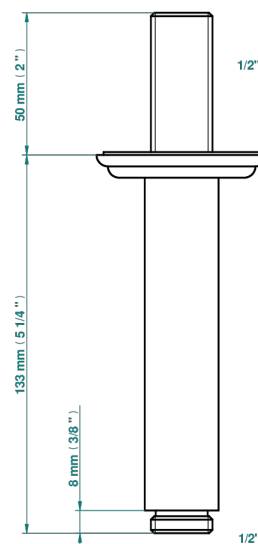

PETALE DE CRISTAL - CLEAR CRYSTAL

U6A-82V

Vertical shower arm, 1/2"

17501

24/03/2022

CHARACTERISTIC

- Pétale de Cristal - Clear crystal
- Vertical shower arm, 1/2"

AVAILABLE FINITIONS