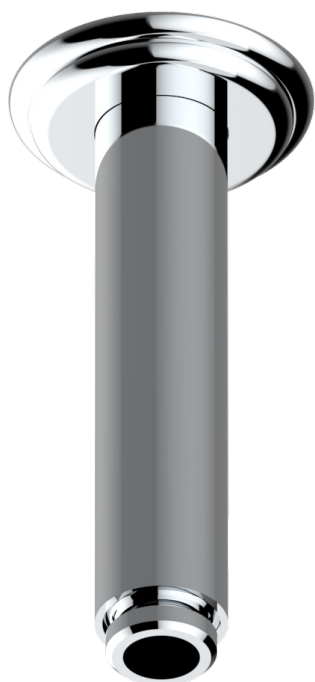

PETALE DE CRISTAL - CLEAR CRYSTAL

U6A-82V

Vertical shower arm, 1/2"

17501

24/03/2022

CHARACTERISTIC

- Pétale de Cristal - Clear crystal
- Vertical shower arm, 1/2"

AVAILABLE FINITIONS

Antique nickel - H28
Black ceram - D30
Blush PVD - H62
Brass color PVD - H49
Brown bronze color PVD - F33
Gold color PVD - H52

Graphite PVD - H64
Lacquered light bronze - D01
Matt Umber PVD - H67
Matt blush PVD - H60
Matt brass color PVD - H50
Matt brown bronze color PVD - F34

Matt chrome - C02
Matt gold - F07
Matt gold color PVD - H53
Matt graphite PVD - H65
Matt nickel (color finish) - C01
Matt nickel color PVD - H56

Nickel color PVD - H55
Polished chrome (color finish) - A02
Polished chrome / Polished gold (color finish) - G02
Polished gold (color finish) - F01
Polished nickel - B01
Soft gold - F30

Soft matt gold - F31
Umber PVD - H66
Varnished matt antique red copper (color finish) - H07