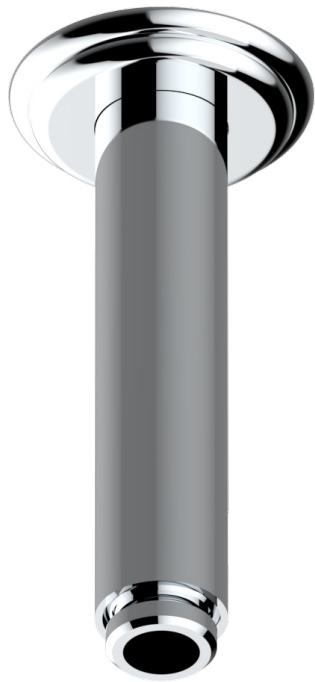

CHEVERNY BLACK ONYX

U1V-82V

Vertical shower arm, 1/2"

THG[®]
PARIS

17501

24/03/2022

CHARACTERISTIC

- Cheverny black Onyx
- Vertical shower arm, 1/2"

AVAILABLE FINITIONS

Antique nickel - H28
Black ceram - D30
Blush PVD - H62
Brass color PVD - H49
Brown bronze color PVD - F33
Gold color PVD - H52

Graphite PVD - H64
Matt Umber PVD - H67
Matt blush PVD - H60
Matt brass color PVD - H50
Matt brown bronze color PVD - F34
Matt chrome - C02

Matt gold - F07
Matt gold color PVD - H53
Matt graphite PVD - H65
Matt nickel (color finish) - C01
Matt nickel color PVD - H56
Nickel color PVD - H55

Polished chrome (color finish) - A02
Polished chrome / Polished gold (color finish) - G02
Polished gold (color finish) - F01
Polished nickel - B01
Soft gold - F30
Soft matt gold - F31
Umber PVD - H66