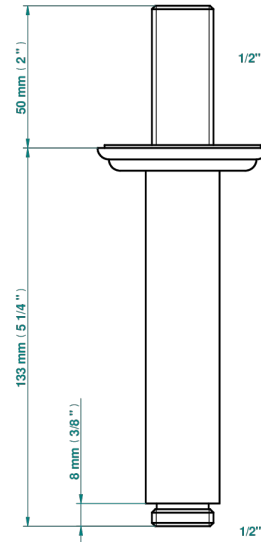

CHEVERNY BLACK ONYX

U1V-82V

Vertical shower arm, 1/2"

THG[®]
PARIS

17501

24/03/2022

CHARACTERISTIC

- Cheverny black Onyx
- Vertical shower arm, 1/2"