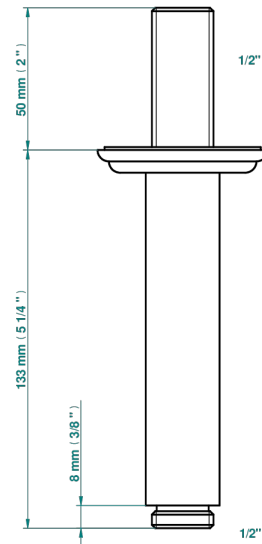

CHEVERNY BLACK ONYX

U1V-82V

Vertical shower arm, 1/2"

17501

24/03/2022

CHARACTERISTIC

- Cheverny black Onyx
- Vertical shower arm, 1/2"

AVAILABLE FINITIONS