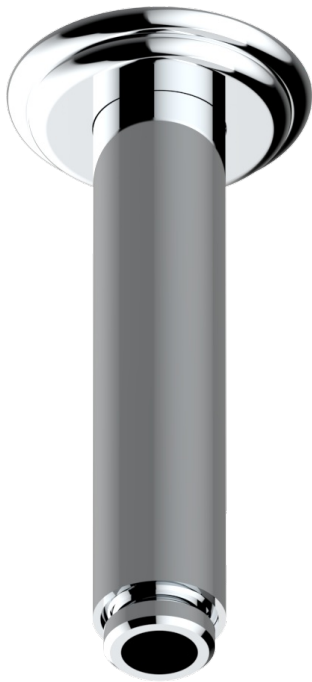

CHEVERNY BLACK ONYX

U1V-82V

Vertical shower arm, 1/2"

17501

24/03/2022

CHARACTERISTIC

- Cheverny black Onyx
- Vertical shower arm, 1/2"

AVAILABLE FINITIONS

Antique nickel - H28
Black ceram - D30
Blush PVD - H62
Brass color PVD - H49
Brown bronze color PVD - F33
Gold color PVD - H52

Graphite PVD - H64
Matt Umber PVD - H67
Matt blush PVD - H60
Matt brass color PVD - H50
Matt brown bronze color PVD - F34
Matt chrome - C02

Matt gold - F07
Matt gold color PVD - H53
Matt graphite PVD - H65
Matt nickel (color finish) - C01
Matt nickel color PVD - H56
Nickel color PVD - H55

Polished chrome (color finish) - A02
Polished chrome / Polished gold (color finish) - G02
Polished gold (color finish) - F01
Polished nickel - B01
Soft gold - F30
Soft matt gold - F31
Umber PVD - H66