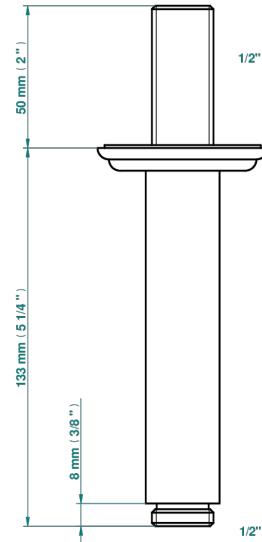

# SULLY WHITE ONYX

U1S-82V

Vertical shower arm, 1/2"

17501

24/03/2022

## CHARACTERISTIC

- Sully white onyx
- Vertical shower arm, 1/2"