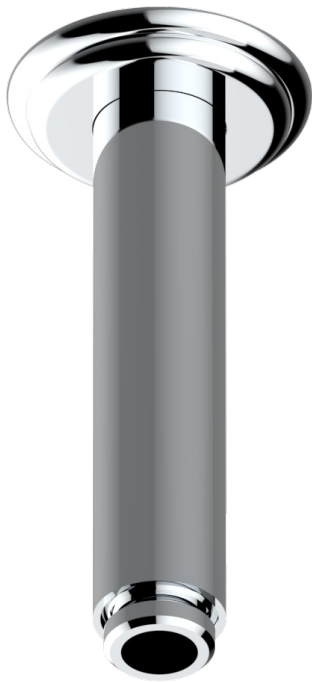

# SULLY WHITE ONYX

U1S-82V

Vertical shower arm, 1/2"

17501

24/03/2022

## CHARACTERISTIC

- Sully white onyx
- Vertical shower arm, 1/2"

## AVAILABLE FINITIONS

Antique nickel - H28  
Black ceram - D30  
Blush PVD - H62  
Brass color PVD - H49  
Brown bronze color PVD - F33  
Gold color PVD - H52

Graphite PVD - H64  
Matt Umber PVD - H67  
Matt blush PVD - H60  
Matt brass color PVD - H50  
Matt brown bronze color PVD - F34  
Matt chrome - C02

Matt gold - F07  
Matt gold color PVD - H53  
Matt graphite PVD - H65  
Matt nickel (color finish) - C01  
Matt nickel color PVD - H56  
Nickel color PVD - H55

Polished chrome (color finish) - A02  
Polished chrome / Polished gold (color finish) - G02  
Polished gold (color finish) - F01  
Polished nickel - B01  
Soft gold - F30  
Soft matt gold - F31  
Umber PVD - H66