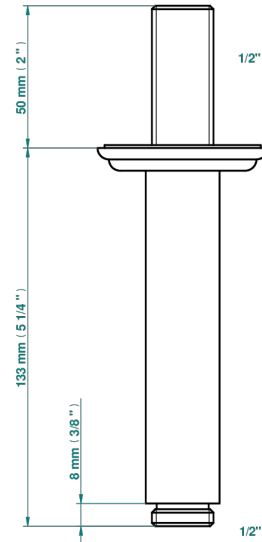

MANDARINE CRISTALLIA DIAMANT

U1K-82V

Vertical shower arm, 1/2"

THG[®]
PARIS

17501

24/03/2022

CHARACTERISTIC

- Mandarine Cristallia Diamant
- Vertical shower arm, 1/2"