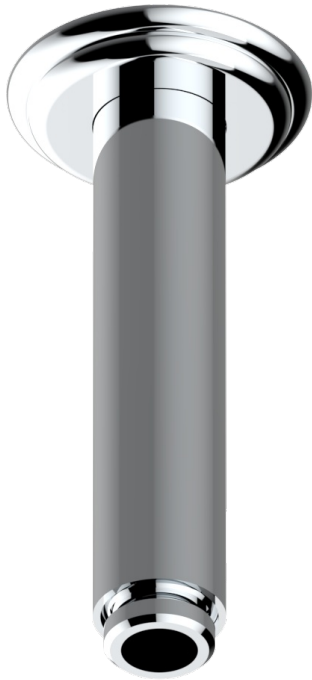

MANDARINE CRISTALLIA DIAMANT

U1K-82V

Vertical shower arm, 1/2"

THG[®]
PARIS

17501

24/03/2022

CHARACTERISTIC

- Mandarine Cristallia Diamant
- Vertical shower arm, 1/2"

AVAILABLE FINITIONS

Antique nickel - H28
Black ceram - D30
Blush PVD - H62
Brass color PVD - H49
Brown bronze color PVD - F33
Gold color PVD - H52

Graphite PVD - H64
Lacquered light bronze - D01
Matt Umber PVD - H67
Matt blush PVD - H60
Matt brass color PVD - H50
Matt brown bronze color PVD - F34

Matt chrome - C02
Matt gold - F07
Matt gold color PVD - H53
Matt graphite PVD - H65
Matt nickel (color finish) - C01
Matt nickel color PVD - H56

Nickel color PVD - H55
Polished chrome (color finish) - A02
Polished chrome / Polished gold (color finish) - G02
Polished gold (color finish) - F01
Polished nickel - B01
Soft gold - F30

Soft matt gold - F31
Umber PVD - H66
Varnished matt antique red copper (color finish) - H07