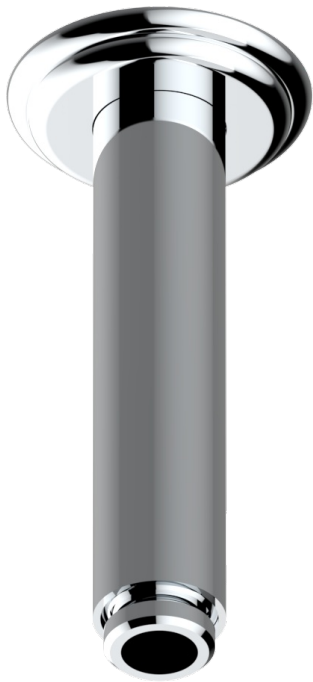

# MANDARINE CLEAR CRYSTAL

U1D-82V

Vertical shower arm, 1/2"

THG<sup>®</sup>  
PARIS

17501

24/03/2022

## CHARACTERISTIC

- Mandarin Clear crystal
- Vertical shower arm, 1/2"

## AVAILABLE FINITIONS

Antique nickel - H28  
Black ceram - D30  
Blush PVD - H62  
Brass color PVD - H49  
Brown bronze color PVD - F33  
Gold color PVD - H52

Graphite PVD - H64  
Lacquered light bronze - D01  
Matt Umber PVD - H67  
Matt blush PVD - H60  
Matt brass color PVD - H50  
Matt brown bronze color PVD - F34

Matt chrome - C02  
Matt gold - F07  
Matt gold color PVD - H53  
Matt graphite PVD - H65  
Matt nickel (color finish) - C01  
Matt nickel color PVD - H56

Nickel color PVD - H55  
Polished chrome (color finish) - A02  
Polished chrome / Polished gold (color finish) - G02  
Polished gold (color finish) - F01  
Polished nickel - B01  
Soft gold - F30