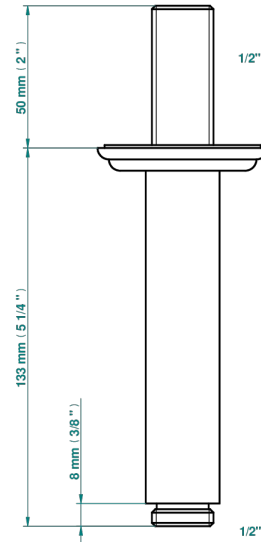

# MANDARINE CLEAR CRYSTAL

U1D-82V

Vertical shower arm, 1/2"

THG<sup>®</sup>  
PARIS

17501

24/03/2022

## CHARACTERISTIC

- Mandarin Clear crystal
- Vertical shower arm, 1/2"