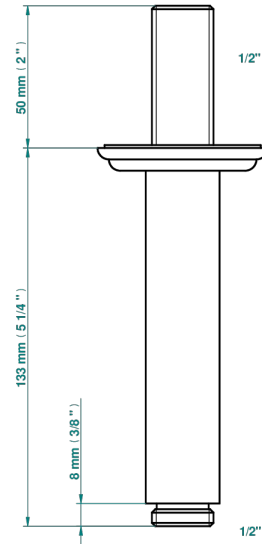

VOGUE, MALACHIT

A8M-82V

Brausearm 1/2" zur Deckenmontage

THG[®]
PARIS

17501

24/03/2022

EIGENSCHAFTEN

- Vogue, Malachit
- Brausearm 1/2" zur Deckenmontage