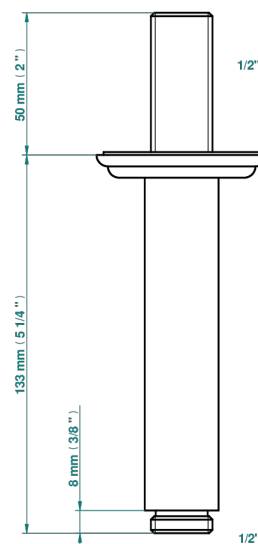

ITHAQUE PLATINUM DECOR

A7B-82V

Vertical shower arm, 1/2"

THG[®]
PARIS

17501

24/03/2022

CHARACTERISTIC

- Ithaque Platinum decor
- Vertical shower arm, 1/2"