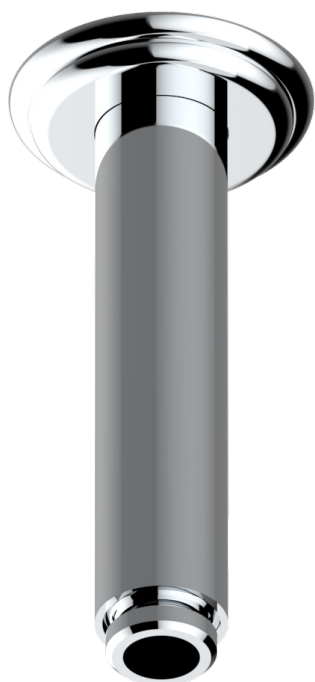

ITHAQUE PLATINUM DECOR

A7B-82V

Vertical shower arm, 1/2"

THG[®]
PARIS

17501

24/03/2022

CHARACTERISTIC

- Ithaque Platinum decor
- Vertical shower arm, 1/2"

AVAILABLE FINITIONS

Antique nickel - H28
Black ceram - D30
Blush PVD - H62
Brass color PVD - H49
Brown bronze color PVD - F33
Gold color PVD - H52

Graphite PVD - H64
Lacquered light bronze - D01
Matt Umber PVD - H67
Matt blush PVD - H60
Matt brass color PVD - H50
Matt brown bronze color PVD - F34

Matt chrome - C02
Matt gold - F07
Matt gold color PVD - H53
Matt graphite PVD - H65
Matt nickel (color finish) - C01
Matt nickel color PVD - H56

Nickel color PVD - H55
Polished chrome (color finish) - A02
Polished chrome / Polished gold (color finish) - G02
Polished gold (color finish) - F01
Polished nickel - B01
Soft gold - F30

Soft matt gold - F31
Umber PVD - H66
Varnished matt antique red copper (color finish) - H07