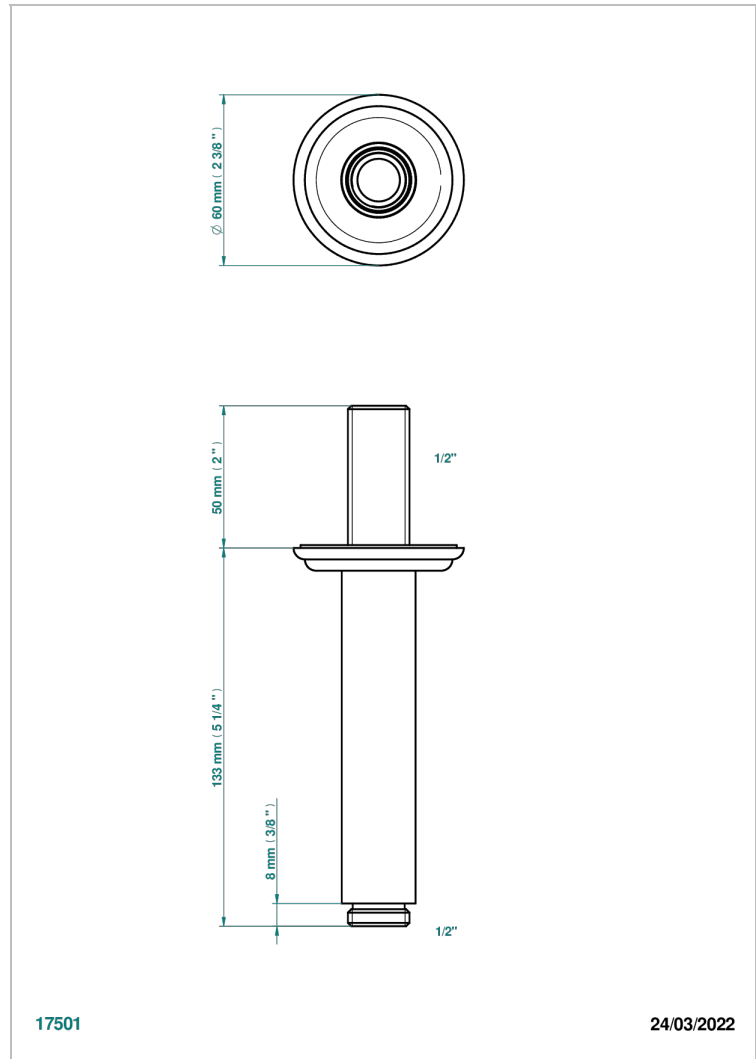

A7A-82V

Vertical shower arm, 1/2"

17501

24/03/2022

CHARACTERISTIC

- Ithaque Gold decor
- Vertical shower arm, 1/2"

AVAILABLE FINITIONS

Antique nickel - H28
 Black ceram - D30
 Blush PVD - H62
 Brass color PVD - H49
 Brown bronze color PVD - F33
 Gold color PVD - H52

Nickel color PVD - H55
 Polished chrome (color finish) - A02
 Polished chrome / Polished gold (color finish) - G02
 Polished gold (color finish) - F01
 Polished nickel - B01
 Soft gold - F30

Soft matt gold - F31
 Umber PVD - H66
 Varnished matt antique red copper (color finish) - H07