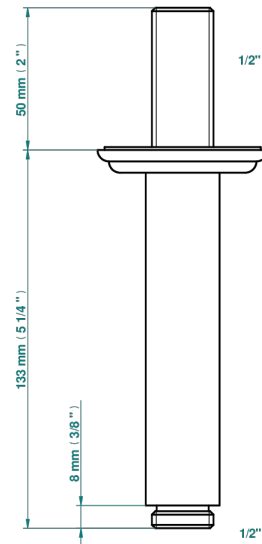

PANTHERE BLACK CRYSTAL

A2K-82V

Vertical shower arm, 1/2"

THG[®]
PARIS

17501

24/03/2022

CHARACTERISTIC

- Panthère Black crystal
- Vertical shower arm, 1/2"