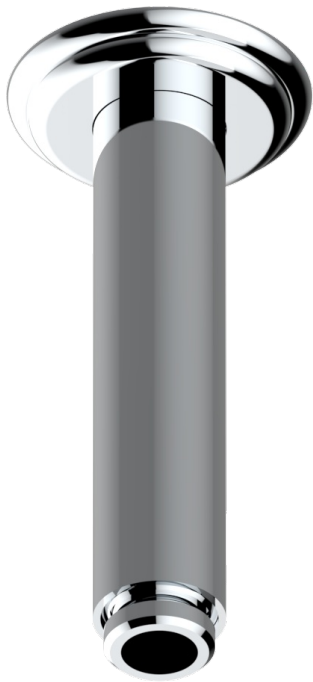

PANTHERE BLACK CRYSTAL

A2K-82V

Vertical shower arm, 1/2"

THG[®]
PARIS

17501

24/03/2022

CHARACTERISTIC

- Panthère Black crystal
- Vertical shower arm, 1/2"

AVAILABLE FINITIONS

Antique nickel - H28
Black ceram - D30
Blush PVD - H62
Brass color PVD - H49
Brown bronze color PVD - F33
Gold color PVD - H52

Graphite PVD - H64
Lacquered light bronze - D01
Matt Umber PVD - H67
Matt blush PVD - H60
Matt brass color PVD - H50
Matt brown bronze color PVD - F34

Matt chrome - C02
Matt gold - F07
Matt gold color PVD - H53
Matt graphite PVD - H65
Matt nickel (color finish) - C01
Matt nickel color PVD - H56

Nickel color PVD - H55
Polished chrome (color finish) - A02
Polished chrome / Polished gold (color finish) - G02
Polished gold (color finish) - F01
Polished nickel - B01
Soft gold - F30

Soft matt gold - F31
Umber PVD - H66
Varnished matt antique red copper (color finish) - H07