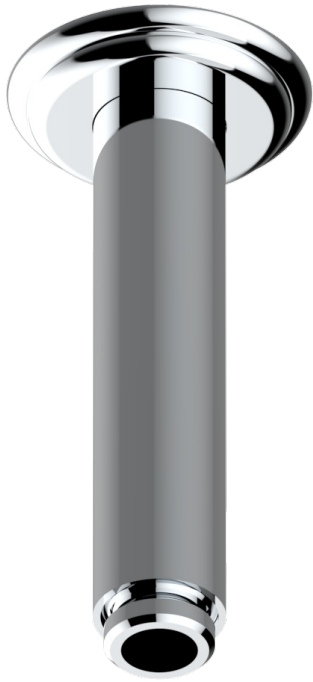

PANTHERE, KRISTALL SCHWARZ

A2K-82V

Brausearm 1/2" zur Deckenmontage

THG[®]
PARIS

17501

24/03/2022

EIGENSCHAFTEN

- Panthère, Kristall schwarz
- Brausearm 1/2" zur Deckenmontage

VERFÜGBARE OBERFLÄCHEN

Altnickel - H28
Blassgold - F30
Blassgold matt unlackiert - F31
Bronze hell - D01
Chrom - A02
Chrom / gold - G02

Chrom matt - C02
Gold - F01
Gold matt - F07
Kupfer altrot matt lackiert - H07
Mattschwarz keramik - D30
Nickel matt - C01

Pvd blush - H62
Pvd blush matt - H60
Pvd bronze braun - F33
Pvd bronze braun matt - F34
Pvd gold - H52
Pvd gold matt - H53

Pvd graphite - H64
Pvd graphite matt - H65
Pvd messing - H49
Pvd messing matt - H50
Pvd nickel - H55
Pvd nickel matt - H56

Pvd umber - H66
Pvd umber matt - H67
Silbernichel - B01