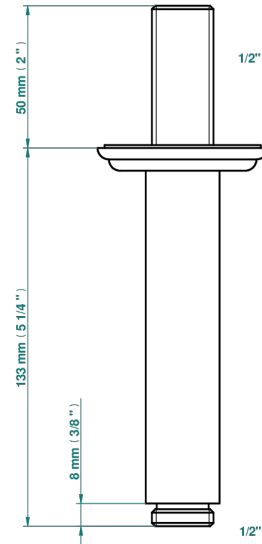

# SULLY LAPIS LAZULI

A1W-82V

Vertical shower arm, 1/2"

THG<sup>®</sup>  
PARIS

17501

24/03/2022

## CHARACTERISTIC

- Sully Lapis Lazuli
- Vertical shower arm, 1/2"