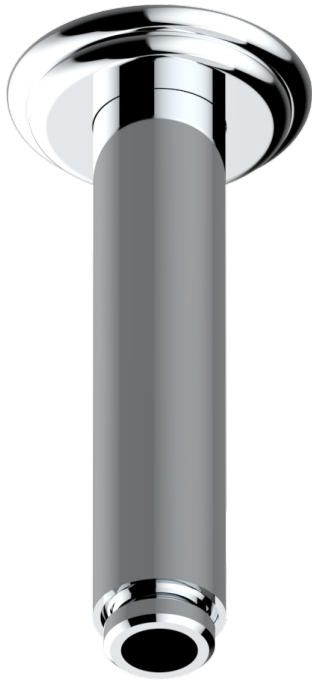

# SULLY LAPIS LAZULI

A1W-82V

Vertical shower arm, 1/2"

THG<sup>®</sup>  
PARIS

17501

24/03/2022

## CHARACTERISTIC

- Sully Lapis Lazuli
- Vertical shower arm, 1/2"

## AVAILABLE FINITIONS

Antique nickel - H28  
Black ceram - D30  
Blush PVD - H62  
Brass color PVD - H49  
Brown bronze color PVD - F33  
Gold color PVD - H52

Graphite PVD - H64  
Matt Umber PVD - H67  
Matt blush PVD - H60  
Matt brass color PVD - H50  
Matt brown bronze color PVD - F34  
Matt chrome - C02

Matt gold - F07  
Matt gold color PVD - H53  
Matt graphite PVD - H65  
Matt nickel (color finish) - C01  
Matt nickel color PVD - H56  
Nickel color PVD - H55

Polished chrome (color finish) - A02  
Polished chrome / Polished gold (color finish) - G02  
Polished gold (color finish) - F01  
Polished nickel - B01  
Soft gold - F30  
Soft matt gold - F31  
Umber PVD - H66