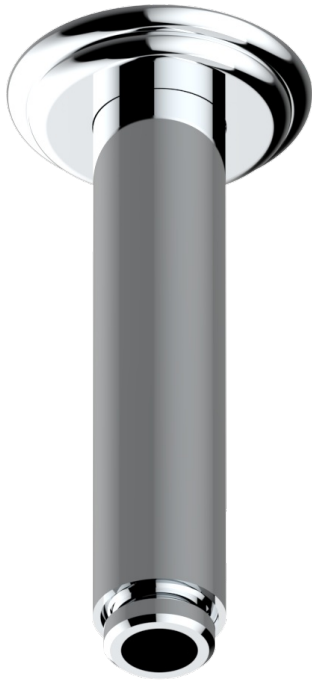

AMBOISE BLACK ONYX

A1M-82V

Vertical shower arm, 1/2"

17501

24/03/2022

CHARACTERISTIC

- Amboise Black Onyx
- Vertical shower arm, 1/2"

AVAILABLE FINITIONS

Antique nickel - H28
Black ceram - D30
Blush PVD - H62
Brass color PVD - H49
Brown bronze color PVD - F33
Gold color PVD - H52

Graphite PVD - H64
Matt Umber PVD - H67
Matt blush PVD - H60
Matt brass color PVD - H50
Matt brown bronze color PVD - F34
Matt chrome - C02

Matt gold - F07
Matt gold color PVD - H53
Matt graphite PVD - H65
Matt nickel (color finish) - C01
Matt nickel color PVD - H56
Nickel color PVD - H55

Polished chrome (color finish) - A02
Polished chrome / Polished gold (color finish) - G02
Polished gold (color finish) - F01
Polished nickel - B01
Soft gold - F30
Soft matt gold - F31
Umber PVD - H66