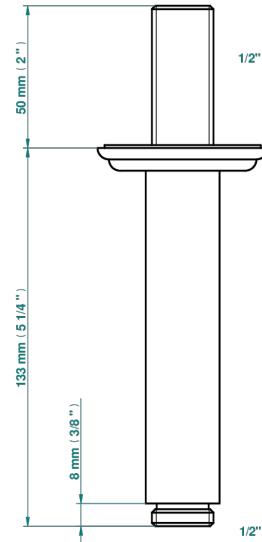

AMBOISE BLACK ONYX

A1M-82V

Vertical shower arm, 1/2"

17501

24/03/2022

CHARACTERISTIC

- Amboise Black Onyx
- Vertical shower arm, 1/2"

AVAILABLE FINITIONS