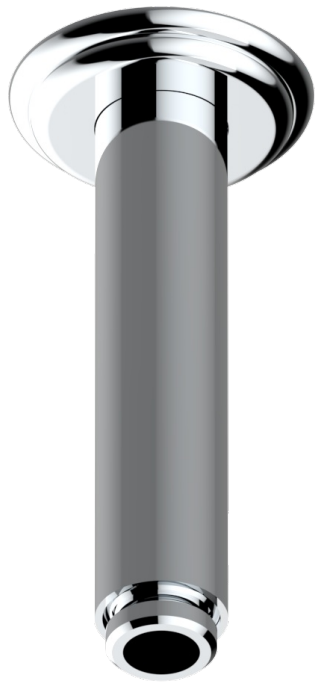

# AMBOISE MALACHITE

A1J-82V

Vertical shower arm, 1/2"

17501

24/03/2022

## CHARACTERISTIC

- Amboise Malachite
- Vertical shower arm, 1/2"

## AVAILABLE FINITIONS

Antique nickel - H28  
Black ceram - D30  
Blush PVD - H62  
Brass color PVD - H49  
Brown bronze color PVD - F33  
Gold color PVD - H52

Graphite PVD - H64  
Matt Umber PVD - H67  
Matt blush PVD - H60  
Matt brass color PVD - H50  
Matt brown bronze color PVD - F34  
Matt chrome - C02

Matt gold - F07  
Matt gold color PVD - H53  
Matt graphite PVD - H65  
Matt nickel (color finish) - C01  
Matt nickel color PVD - H56  
Nickel color PVD - H55

Polished chrome (color finish) - A02  
Polished chrome / Polished gold (color finish) - G02  
Polished gold (color finish) - F01  
Polished nickel - B01  
Soft gold - F30  
Soft matt gold - F31  
Umber PVD - H66