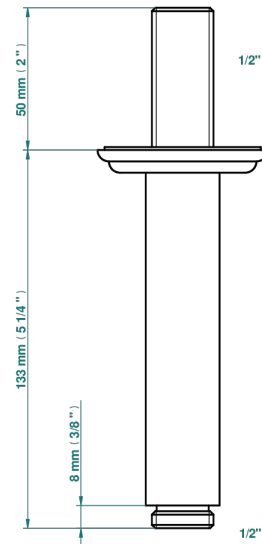

# AMBOISE MALACHITE

A1J-82V

Vertical shower arm, 1/2"

17501

24/03/2022

## CHARACTERISTIC

- Amboise Malachite
- Vertical shower arm, 1/2"