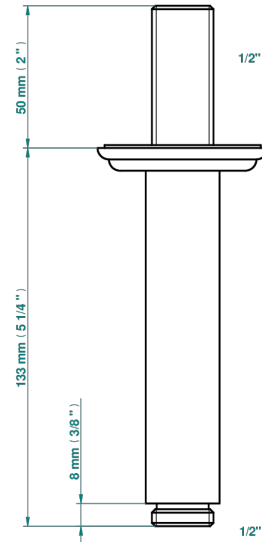

AMBOISE MALACHITE

A1J-82V

Vertical shower arm, 1/2"

17501

24/03/2022

CHARACTERISTIC

- Amboise Malachite
- Vertical shower arm, 1/2"

AVAILABLE FINITIONS