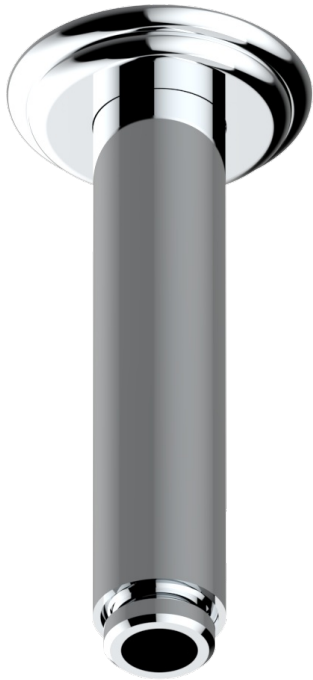

AMBOISE MALACHITE

A1J-82V

Vertical shower arm, 1/2"

17501

24/03/2022

CHARACTERISTIC

- Amboise Malachite
- Vertical shower arm, 1/2"

AVAILABLE FINITIONS

Antique nickel - H28
Black ceram - D30
Blush PVD - H62
Brass color PVD - H49
Brown bronze color PVD - F33
Gold color PVD - H52

Graphite PVD - H64
Matt Umber PVD - H67
Matt blush PVD - H60
Matt brass color PVD - H50
Matt brown bronze color PVD - F34
Matt chrome - C02

Matt gold - F07
Matt gold color PVD - H53
Matt graphite PVD - H65
Matt nickel (color finish) - C01
Matt nickel color PVD - H56
Nickel color PVD - H55

Polished chrome (color finish) - A02
Polished chrome / Polished gold (color finish) - G02
Polished gold (color finish) - F01
Polished nickel - B01
Soft gold - F30
Soft matt gold - F31
Umber PVD - H66