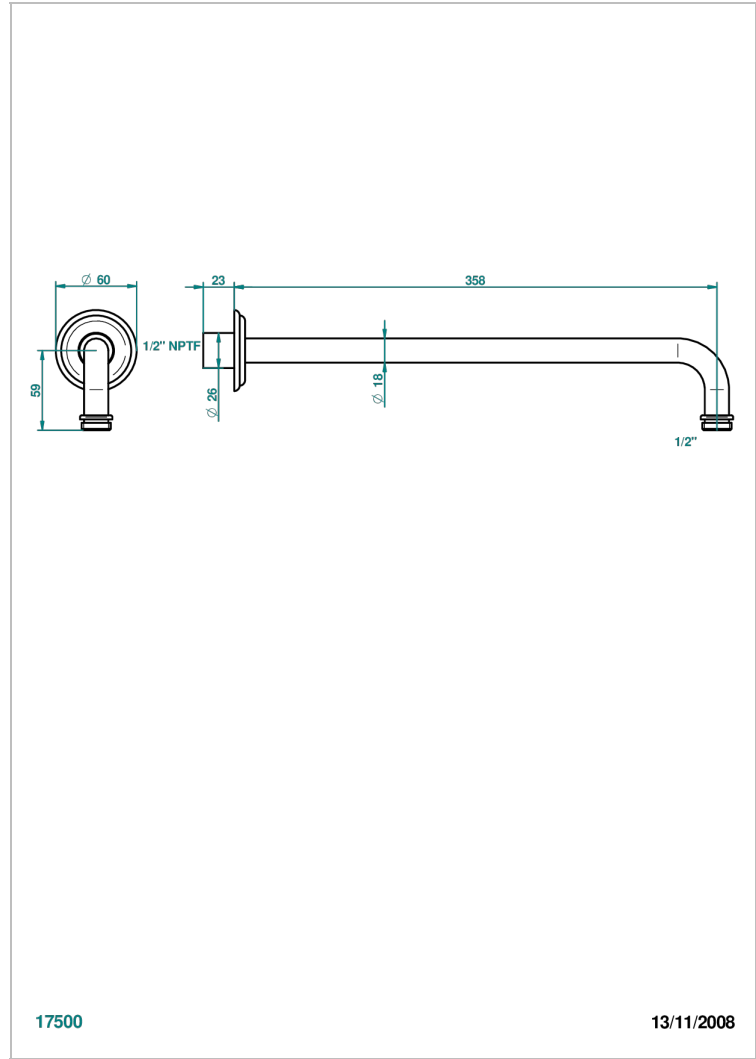

# TROCADERO MALACHITE

U7A-84BC/US

Horizontal shower arm, 90° 14" long

THG<sup>®</sup>  
PARIS

17500

13/11/2008

## CHARACTERISTIC

- Trocadéro Malachite
- Horizontal shower arm, 90° 14" long