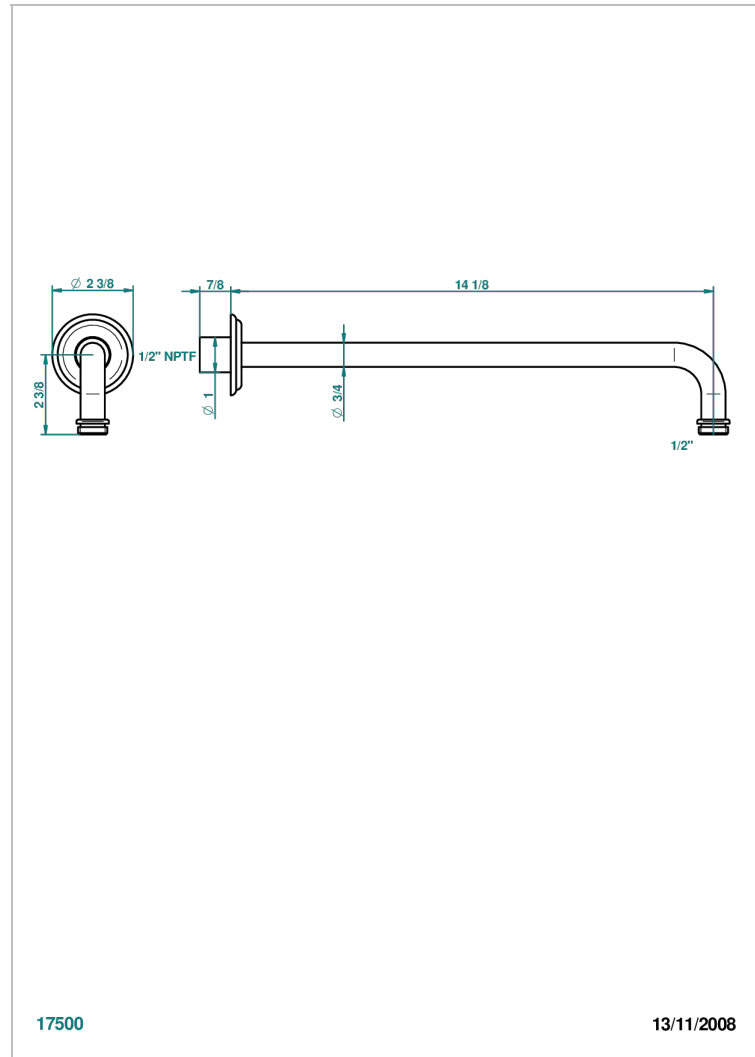

# TROCADERO MALACHITE

U7A-84BC/US

Horizontal shower arm, 90° 14" long

17500

13/11/2008

## CHARACTERISTIC

- Trocadéro Malachite
- Horizontal shower arm, 90° 14" long