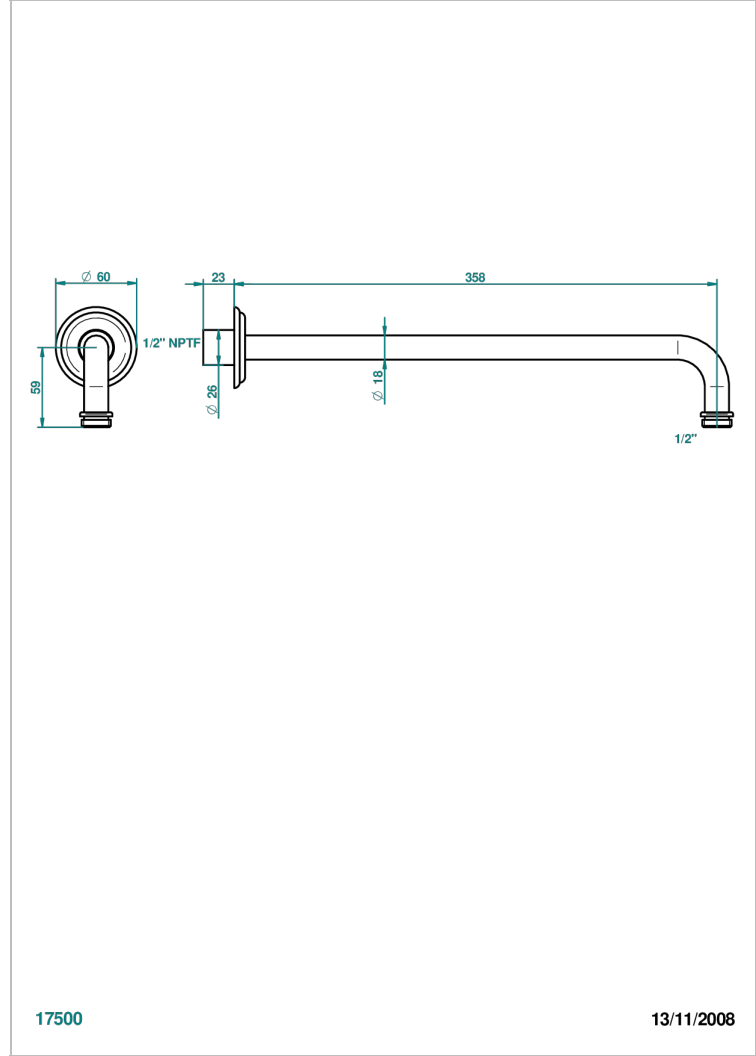

PETALE DE CRISTAL - CLEAR CRYSTAL FINE GOLD THREAD

U6E-84BC/US

Horizontal shower arm, 90° 14" long

CHARACTERISTIC

- Pétale de Cristal - Clear crystal fine gold thread
- Horizontal shower arm, 90° 14" long