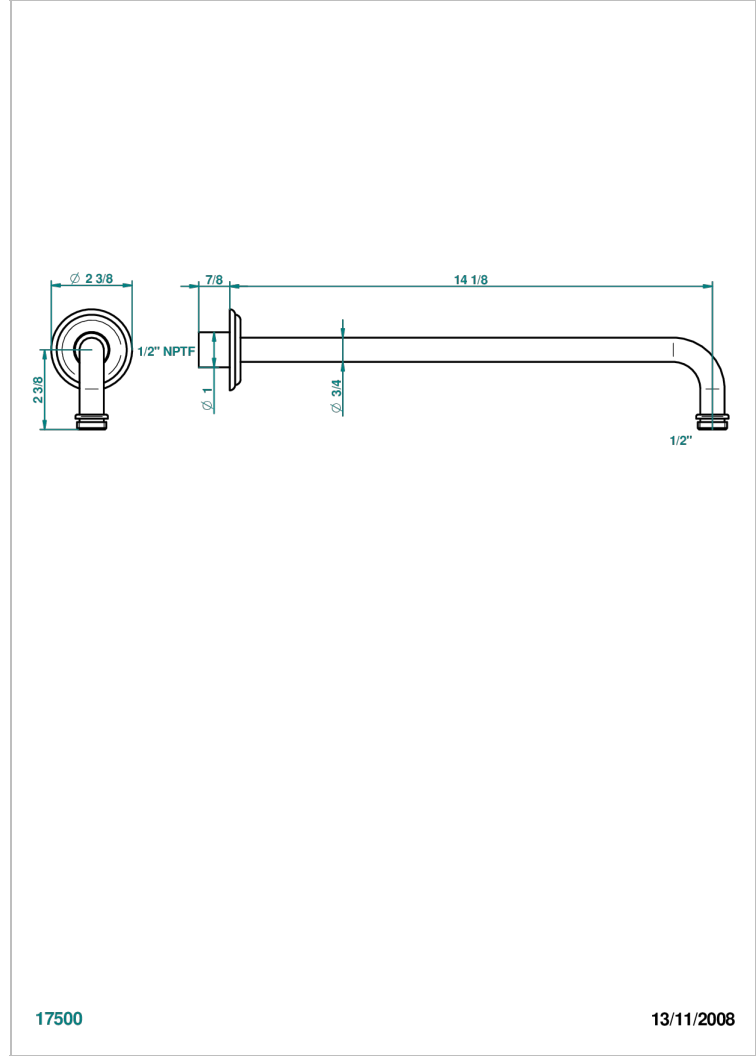

# PETALE DE CRISTAL - CLEAR CRYSTAL FINE GOLD THREAD

U6E-84BC/US

Horizontal shower arm, 90° 14" long

## CHARACTERISTIC

- Pétale de Cristal - Clear crystal fine gold thread
- Horizontal shower arm, 90° 14" long