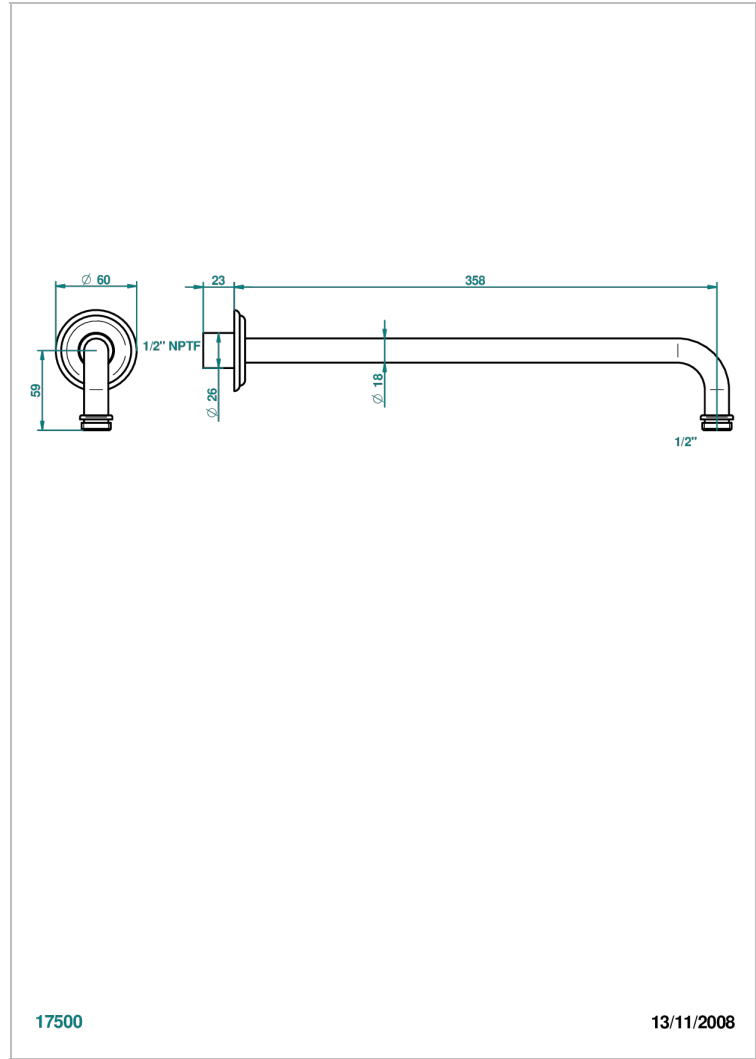

FLORE

U5A-84BC/US

Horizontal shower arm, 90° 14" long

17500

13/11/2008

CHARACTERISTIC

- Flore
- Horizontal shower arm, 90° 14" long

AVAILABLE FINITIONS