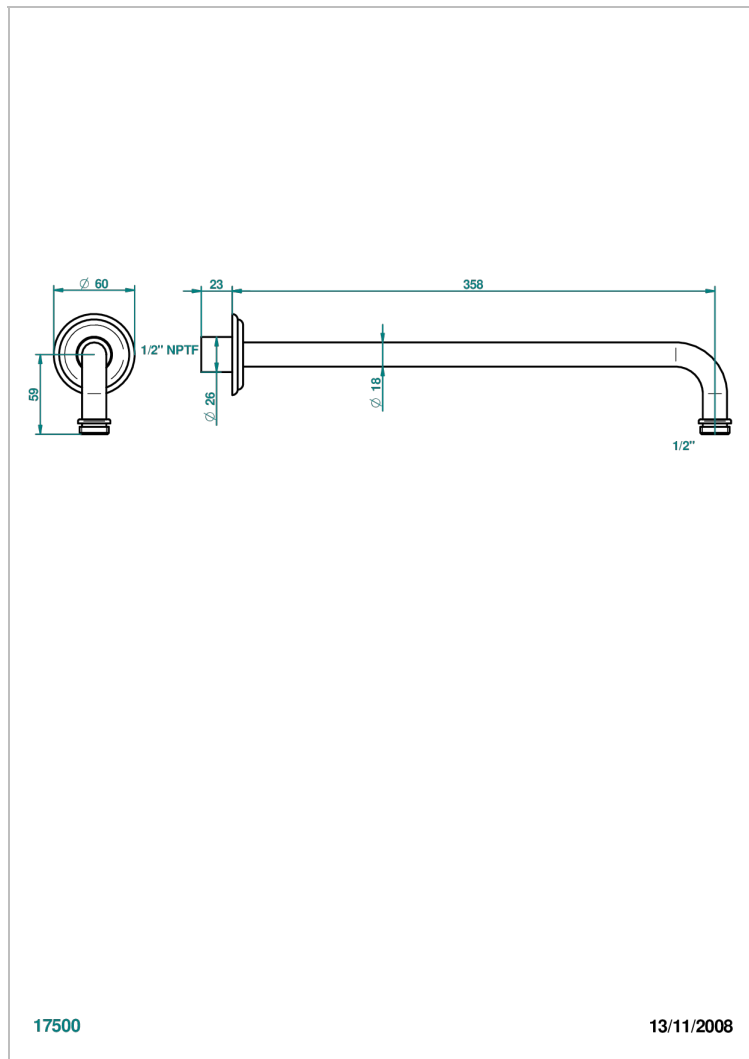

CHEVERNY BLACK ONYX

U1V-84BC/US

Horizontal shower arm, 90° 14" long

THG[®]
PARIS

CHARACTERISTIC

- Cheverny black Onyx
- Horizontal shower arm, 90° 14" long

AVAILABLE FINITIONS

Black ceram - D30
Blush PVD - H62
Brass color PVD - H49
Brown bronze color PVD - F33
Chrome polished - A02
Chrome polished / gold polished - G02

Matt nickel color PVD - H56
Nickel antique / Sovereign - H28
Nickel color PVD - H55
Nickel polished - B01
Soft gold - F30
Soft matt gold - F31

Umber PVD - H66