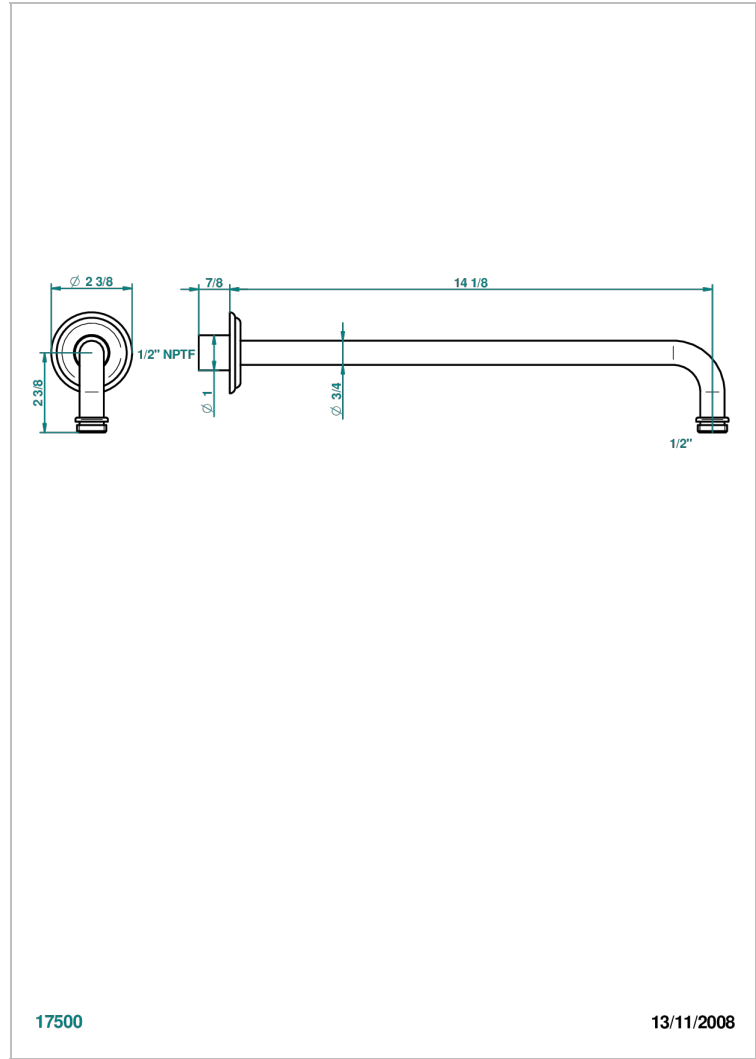

CHEVERNY BLACK ONYX

U1V-84BC/US

Horizontal shower arm, 90° 14" long

CHARACTERISTIC

- Cheverny black Onyx
- Horizontal shower arm, 90° 14" long

AVAILABLE FINITIONS

Black ceram - D30
Blush PVD - H62
Brass color PVD - H49
Brown bronze color PVD - F33
Chrome polished - A02
Chrome polished / gold polished - G02

Matt nickel color PVD - H56
Nickel antique / Sovereign - H28
Nickel color PVD - H55
Nickel polished - B01
Soft gold - F30
Soft matt gold - F31

Umber PVD - H66