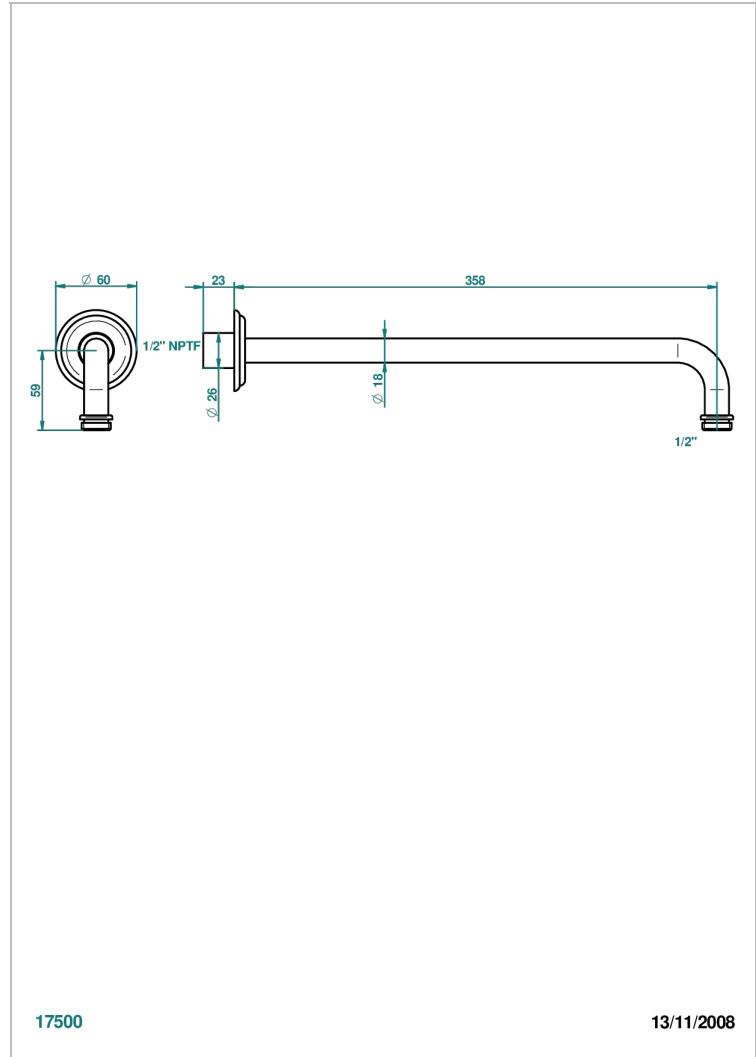

SULLY WHITE ONYX

U1S-84BC/US

Horizontal shower arm, 90° 14" long

CHARACTERISTIC

- Sully white onyx
- Horizontal shower arm, 90° 14" long

AVAILABLE FINITIONS

Black ceram - D30
Blush PVD - H62
Brass color PVD - H49
Brown bronze color PVD - F33
Chrome polished - A02
Chrome polished / gold polished - G02

Matt nickel color PVD - H56
Nickel antique / Sovereign - H28
Nickel color PVD - H55
Nickel polished - B01
Soft gold - F30
Soft matt gold - F31

Umber PVD - H66