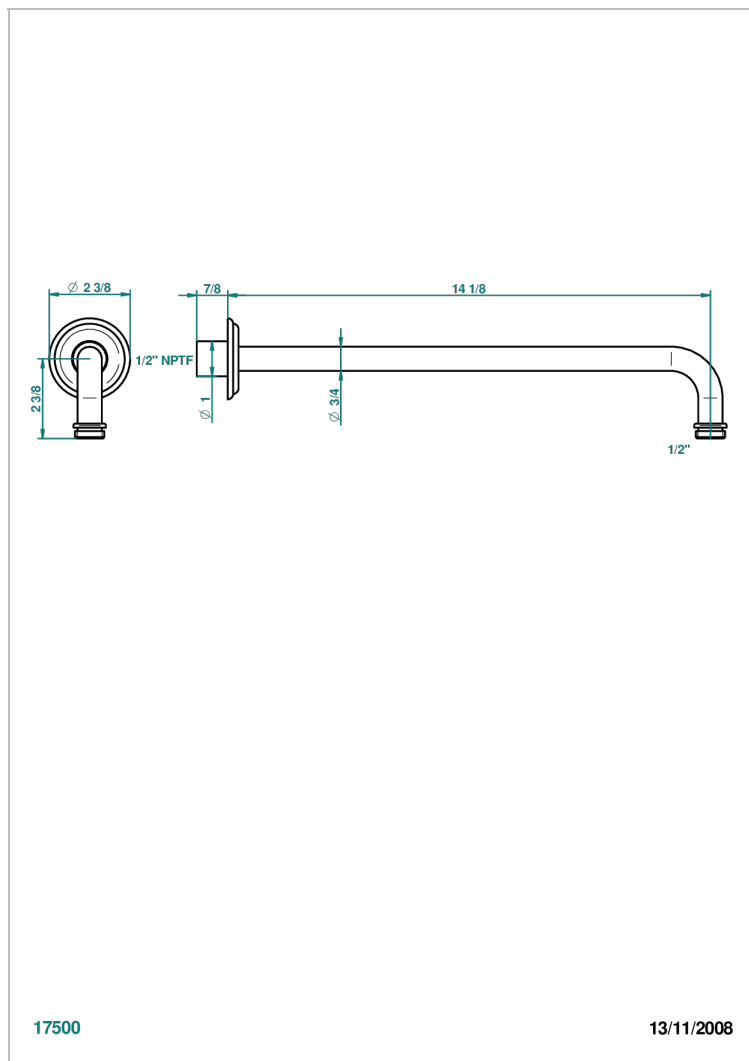

SULLY WHITE ONYX

U1S-84BC/US

Horizontal shower arm, 90° 14" long

THG[®]
PARIS

CHARACTERISTIC

- Sully white onyx
- Horizontal shower arm, 90° 14" long

AVAILABLE FINITIONS

Black ceram - D30
Blush PVD - H62
Brass color PVD - H49
Brown bronze color PVD - F33
Chrome polished - A02
Chrome polished / gold polished - G02

Matt nickel color PVD - H56
Nickel antique / Sovereign - H28
Nickel color PVD - H55
Nickel polished - B01
Soft gold - F30
Soft matt gold - F31

Umber PVD - H66