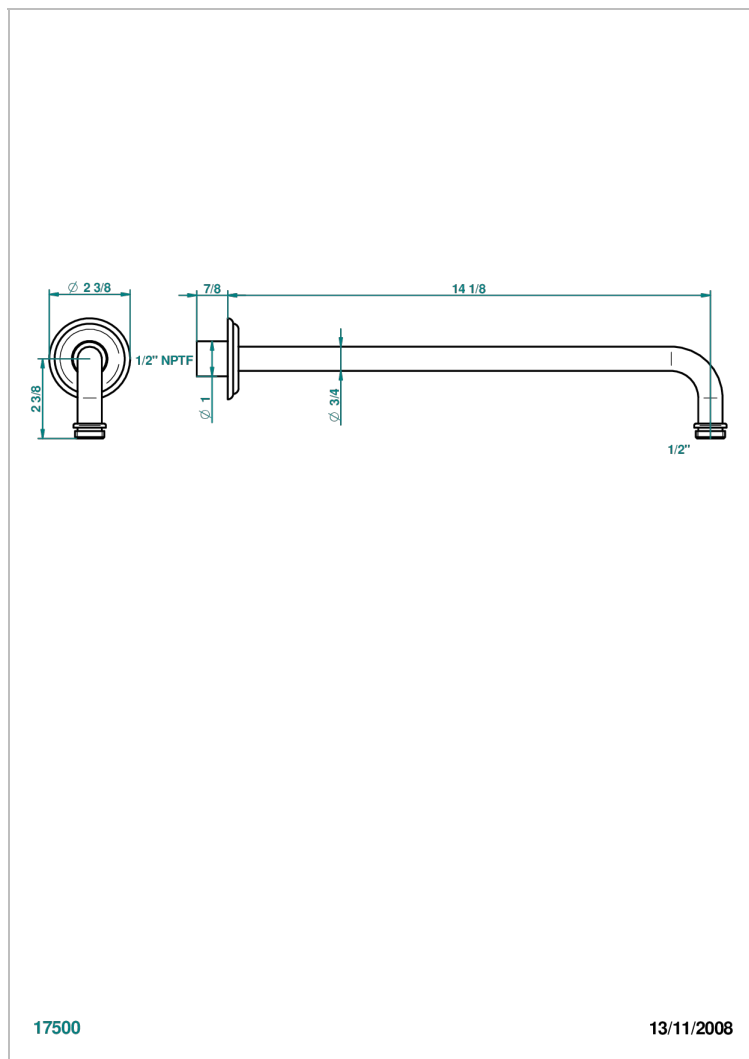

# MANDARINE CRISTALLIA DIAMANT

U1K-84BC/US

Horizontal shower arm, 90° 14" long

THG<sup>®</sup>  
PARIS

## CHARACTERISTIC

- Mandarine Cristallia Diamant
- Horizontal shower arm, 90° 14" long