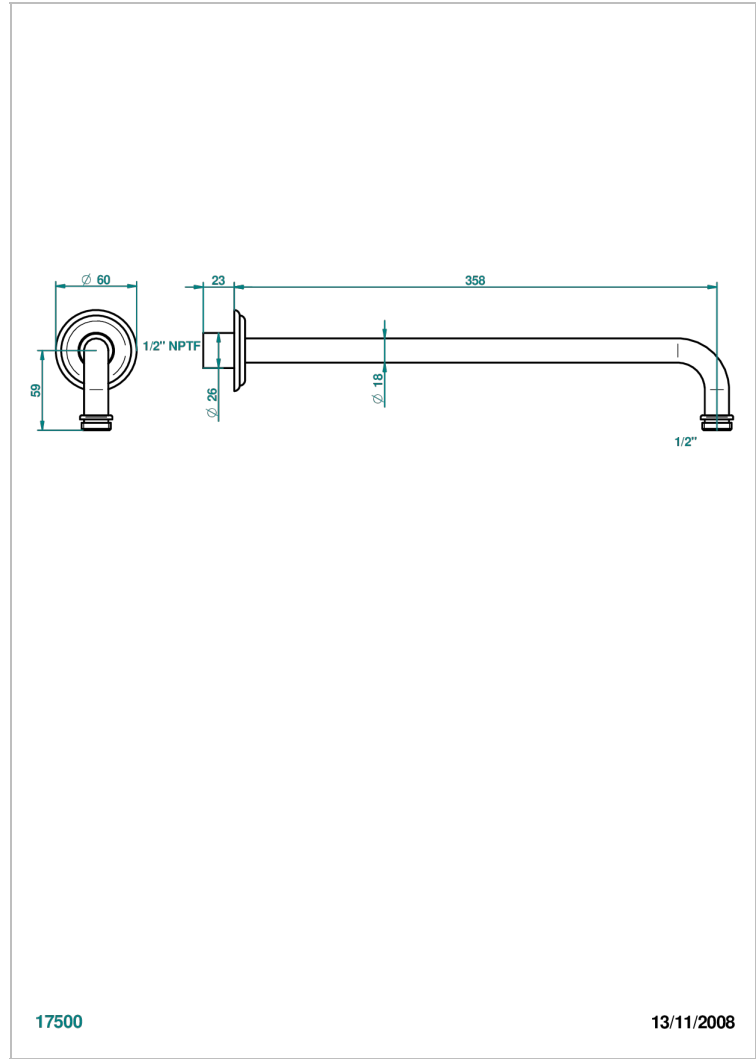

# MANDARINE SATINY CRYSTAL

U1E-84BC/US

Horizontal shower arm, 90° 14" long

THG<sup>®</sup>  
PARIS

## CHARACTERISTIC

- Mandarin Satiny crystal
- Horizontal shower arm, 90° 14" long