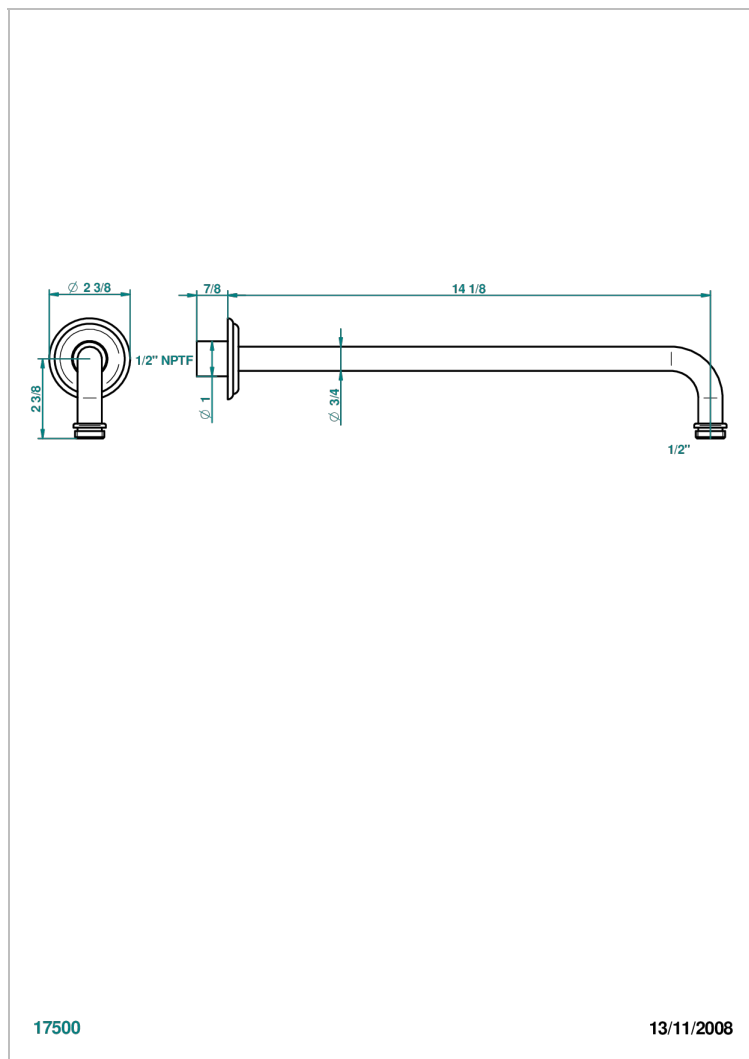

MANDARINE SATINY CRYSTAL

U1E-84BC/US

Horizontal shower arm, 90° 14" long

THG[®]
PARIS

CHARACTERISTIC

- Mandarin Satiny crystal
- Horizontal shower arm, 90° 14" long

AVAILABLE FINITIONS

Black ceram - D30