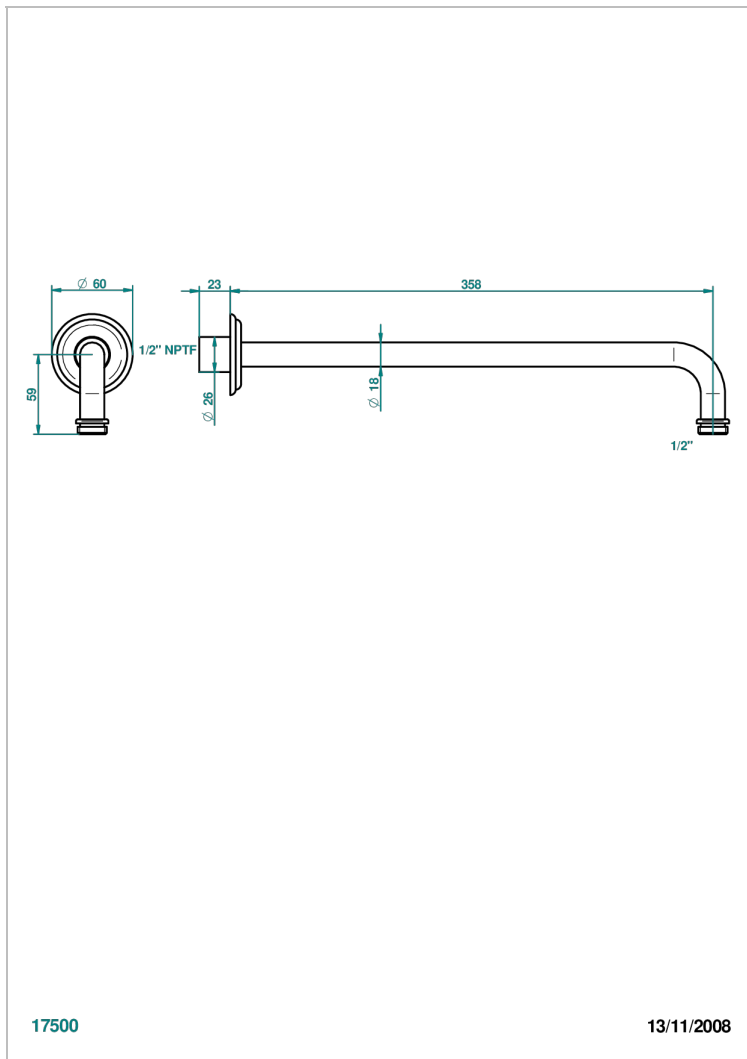

MANDARINE CLEAR CRYSTAL

U1D-84BC/US

Horizontal shower arm, 90° 14" long

THG[®]
PARIS

CHARACTERISTIC

- Mandarin Clear crystal
- Horizontal shower arm, 90° 14" long

AVAILABLE FINITIONS

Black ceram - D30
Blush PVD - H62
Brass color PVD - H49
Brown bronze color PVD - F33
Chrome polished - A02
Chrome polished / gold polished - G02

Copper antique matt, coated - H07
Gold color PVD - H52
Gold mat - F07
Gold polished - F01
Graphite PVD - H64
Light coated bronze - D01

Matt Umber PVD - H67
Matt blush PVD - H60
Matt brass color PVD - H50
Matt brown bronze color PVD - F34
Matt chrome (American satin) - C02
Matt gold color PVD - H53

Matt graphite PVD - H65
Matt nickel (American satin) - C01
Matt nickel color PVD - H56
Nickel antique / Sovereign - H28
Nickel color PVD - H55
Nickel polished - B01

Soft gold - F30
Soft matt gold - F31
Umber PVD - H66