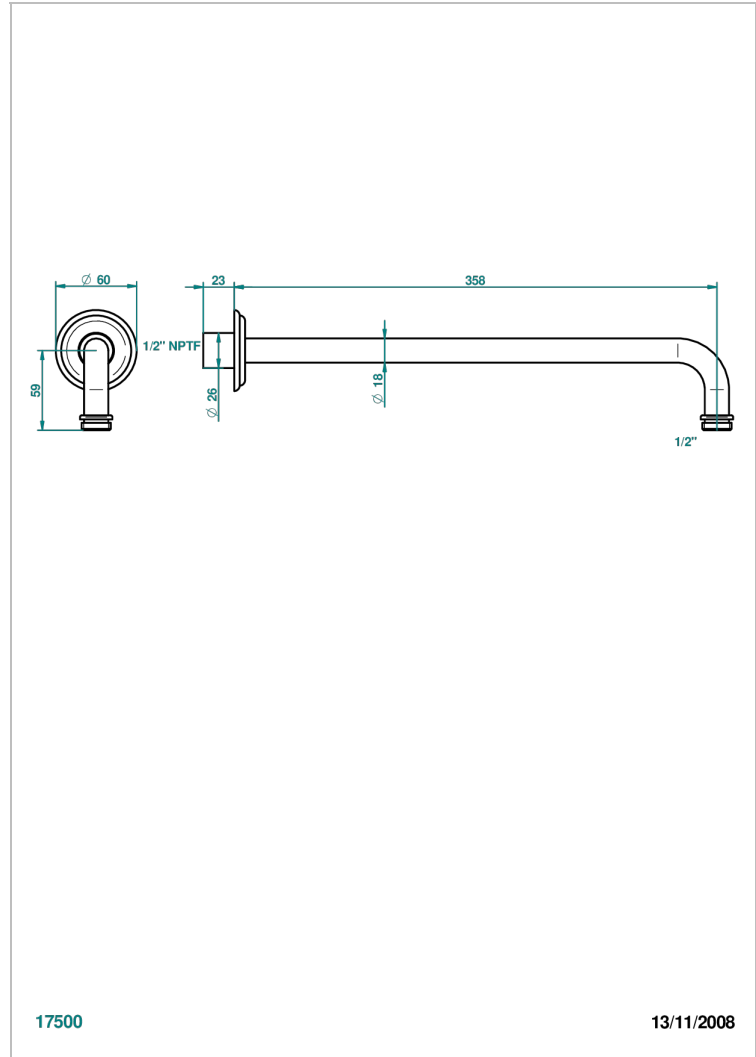

MANDARINE METAL

U1A-84BC/US

Horizontal shower arm, 90° 14" long

17500

13/11/2008

CHARACTERISTIC

- Mandarin Metal
- Horizontal shower arm, 90° 14" long

AVAILABLE FINITIONS