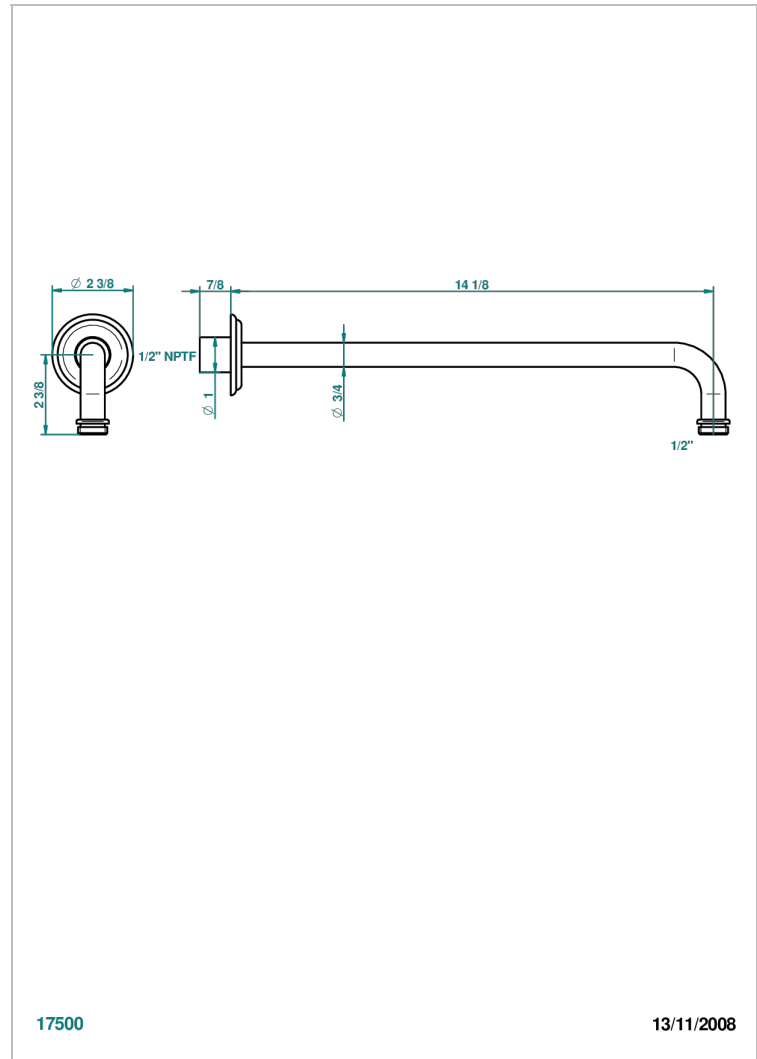

MANDARINE METAL

U1A-84BC/US

Horizontal shower arm, 90° 14" long

CHARACTERISTIC

- Mandarin Metal
- Horizontal shower arm, 90° 14" long

AVAILABLE FINITIONS

Black ceram - D30
Blush PVD - H62
Brass color PVD - H49
Brown bronze color PVD - F33
Chrome polished - A02
Chrome polished / gold polished - G02

Copper antique matt, coated - H07
Gold color PVD - H52
Gold mat - F07
Gold polished - F01
Graphite PVD - H64
Light coated bronze - D01

Matt Umber PVD - H67
Matt blush PVD - H60
Matt brass color PVD - H50
Matt brown bronze color PVD - F34
Matt chrome (American satin) - C02
Matt gold color PVD - H53

Matt graphite PVD - H65
Matt nickel (American satin) - C01
Matt nickel color PVD - H56
Nickel antique / Sovereign - H28
Nickel color PVD - H55
Nickel polished - B01

Soft gold - F30
Soft matt gold - F31
Umber PVD - H66